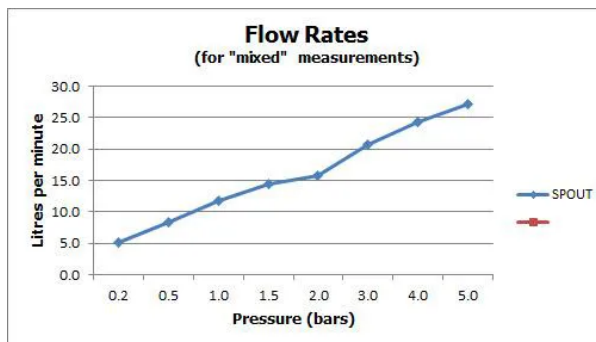

SPECIFICATION SHEET

COLLECTION: ASTRA

PRODUCT CODE: AX-AST-306-CP

The flow rate displayed is calculated using ideal system conditions. This result should only be taken as an indication as the flow rate may vary depending on the specific in-situ configuration.