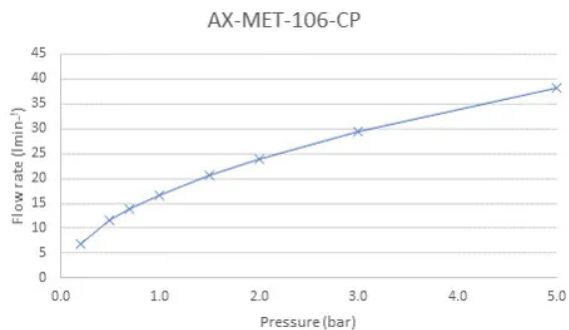

# SPECIFICATION SHEET

COLLECTION: METIZ  
PRODUCT CODE: AX-MET-106-CP

The flow rate displayed is calculated using ideal system conditions. This result should only be taken as an indication as the flow rate may vary depending on the specific in-situ configuration.