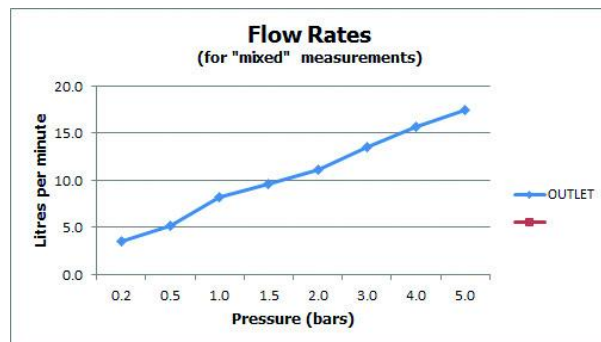

SPECIFICATION SHEET

COLLECTION: ZOO

PRODUCT CODE: Z00-106-C/P

The flow rate displayed is calculated using ideal system conditions. This result should only be taken as an indication as the flow rate may vary depending on the specific in-situ configuration.

MINIMUM OPERATING PRESSURE

0.2 Bar LP

MAXIMUM OPERATING PRESSURE

5.0 Bar HP

FLOW RATE AT 3.0 BAR FLOW PRESSURE

14 l/min

GUARANTEE

15 Year Guarantee