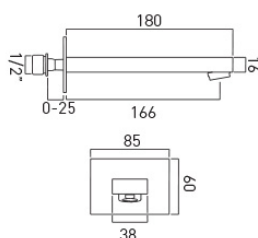

GUARANTEE

15 Year Guarantee

tel: 01934 744466
email: sales@vado.com
www.vado.com

WHERE INSPIRATION FLOWS
TAPS | SHOWERS | FURNITURE

TECHNICAL DRAWING

COLLECTION: NOTION
PRODUCT CODE: NOT-140A-CP

tel: 01934 744466
email: sales@vado.com
www.vado.com