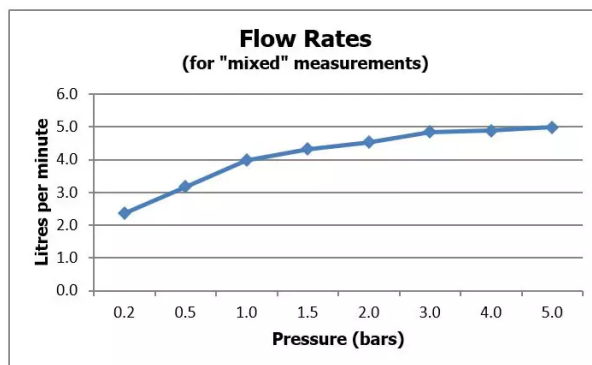

SPECIFICATION SHEET

COLLECTION: KNURLED ACCENTS
PRODUCT CODE: IND-ORI209SA-BRNK

The flow rate displayed is calculated using ideal system conditions. This result should only be taken as an indication as the flow rate may vary depending on the specific in-situ configuration.