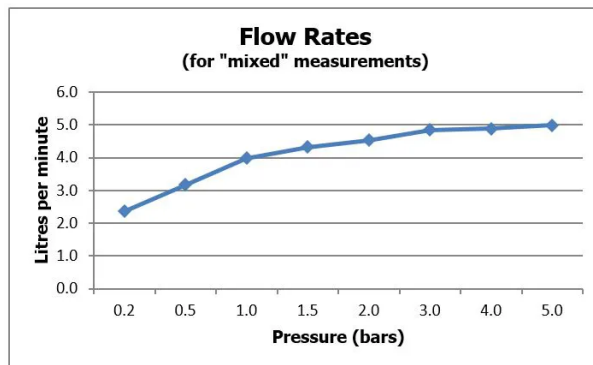

# SPECIFICATION SHEET

COLLECTION: KNURLED ACCENTS  
PRODUCT CODE: IND-ORI209SA-BRGK

The flow rate displayed is calculated using ideal system conditions. This result should only be taken as an indication as the flow rate may vary depending on the specific in-situ configuration.