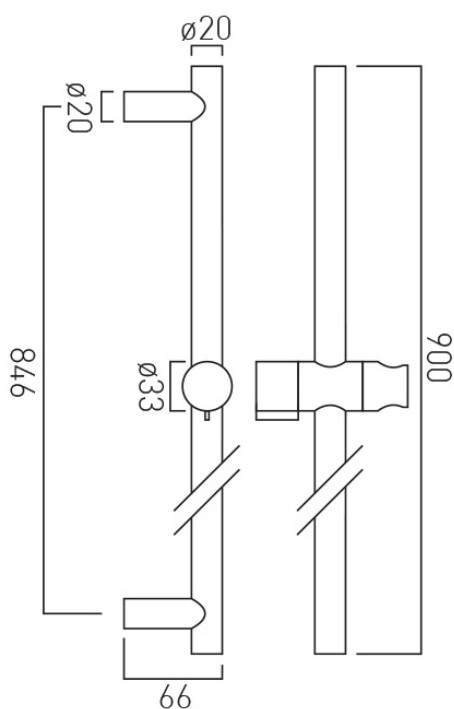

SPECIFICATION SHEET

COLLECTION: ELEMENTS
PRODUCT CODE: ELE-SR/900-C/P

SHOWER TYPE

Slide Rails

FINISH

Chrome

COLLECTION NAME

Elements

SLIDE RAIL LENGTH

805mm slide rail 900mm overall rail length

GUARANTEE

15 Year Guarantee

tel: 01934 744466
email: sales@vado.com
www.vado.com

WHERE INSPIRATION FLOWS
TAPS | SHOWERS | FURNITURE

TECHNICAL DRAWING

COLLECTION: ELEMENTS
PRODUCT CODE: ELE-SR/900-C/P

tel: 01934 744466
email: sales@vado.com
www.vado.com

WHERE INSPIRATION FLOWS
TAPS | SHOWERS | FURNITURE