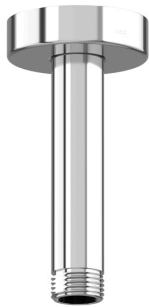

SPECIFICATION SHEET

COLLECTION: ELEMENTS
PRODUCT CODE: ELE-CMA/4IN-C/P

PLUMBING SYSTEM SUITABILITY

Pressurised System

MOUNTING

Ceiling Mounted

CONNECTIONS / FITTINGS

1/2" x 70mm threaded inlet 1/2" threaded outlet

WITH AIR-INJECTION TECHNOLOGY

No

RUB-CLEAN NOZZLES

No

SELF-CLEANING

No

COLLECTION NAME

Elements

PRODUCT CODE: ELE-CMA/4IN-C/P