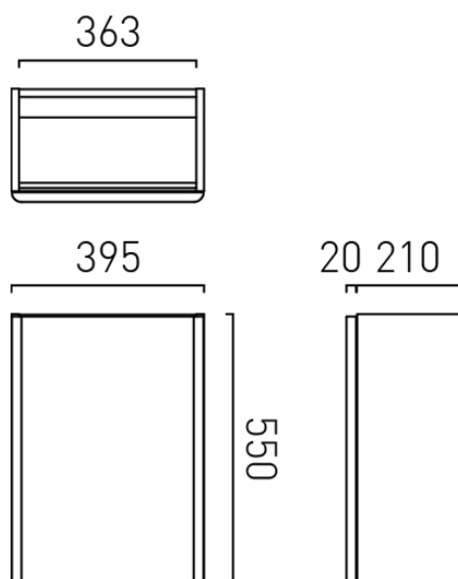

## SIZE

400mm

## SPACE SAVING SOLUTION

55mm pipe void in rear

tel: 01934 744466  
email: [sales@vado.com](mailto:sales@vado.com)  
[www.vado.com](http://www.vado.com)

WHERE INSPIRATION FLOWS  
TAPS | SHOWERS | FURNITURE

# TECHNICAL DRAWING

COLLECTION: CAMEO

PRODUCT CODE: CAM-F400WH-WW

tel: 01934 744466  
email: [sales@vado.com](mailto:sales@vado.com)  
[www.vado.com](http://www.vado.com)

WHERE INSPIRATION FLOWS  
TAPS | SHOWERS | FURNITURE