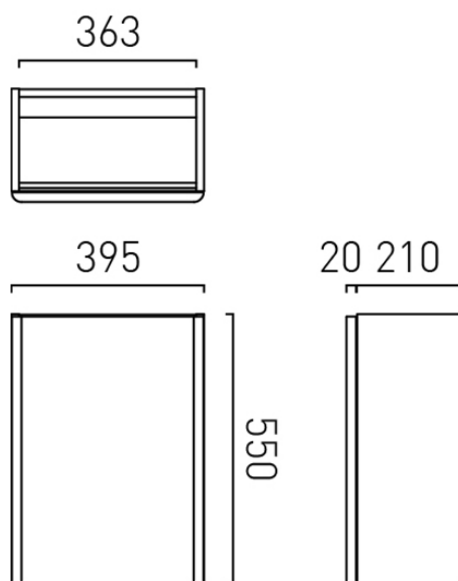

TECHNICAL DRAWING

COLLECTION: CAMEO

PRODUCT CODE: CAM-F400WH-STG

tel: 01934 744466
email: sales@vado.com
www.vado.com

WHERE INSPIRATION FLOWS
TAPS | SHOWERS | FURNITURE