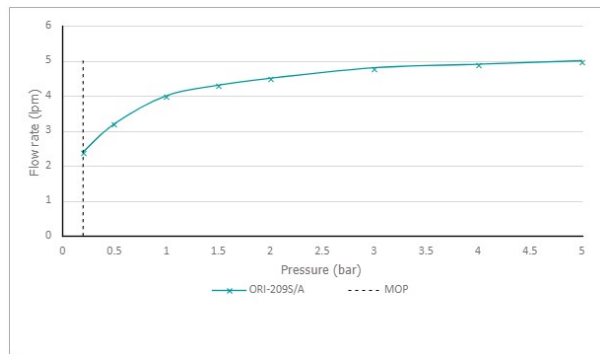

# SPECIFICATION SHEET

COLLECTION: KNURLED ACCENTS  
PRODUCT CODE: IND-ORI209SA-BGMK

The flow rate displayed is calculated using ideal system conditions. This result should only be taken as an indication as the flow rate may vary depending on the specific in-situ configuration.