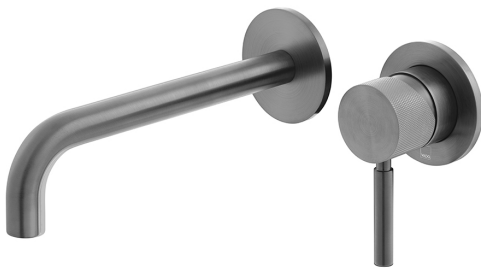

# SPECIFICATION SHEET

COLLECTION: KNURLED ACCENTS  
PRODUCT CODE: IND-ORI209SA-BGMK

The flow rate displayed is calculated using ideal system conditions. This result should only be taken as an indication as the flow rate may vary depending on the specific in-situ configuration.

## TAP TYPE

Basin Mixer

## FINISH

Brushed Gunmetal

## WALL HOLE DRILL DIAMETER

Spout: 40-48mm Handle: 40-50mm