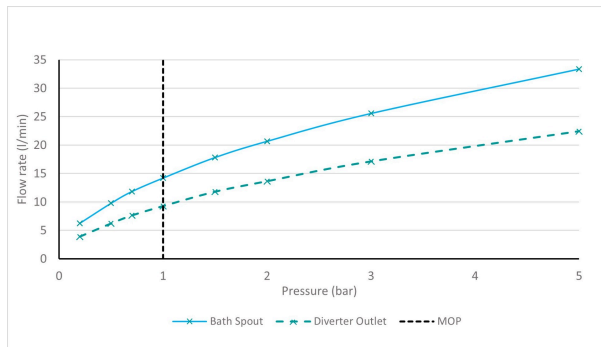

# SPECIFICATION SHEET

COLLECTION: SAFARI  
PRODUCT CODE: SAF-231T-SBR

The flow rate displayed is calculated using ideal system conditions. This result should only be taken as an indication as the flow rate may vary depending on the specific in-situ configuration.