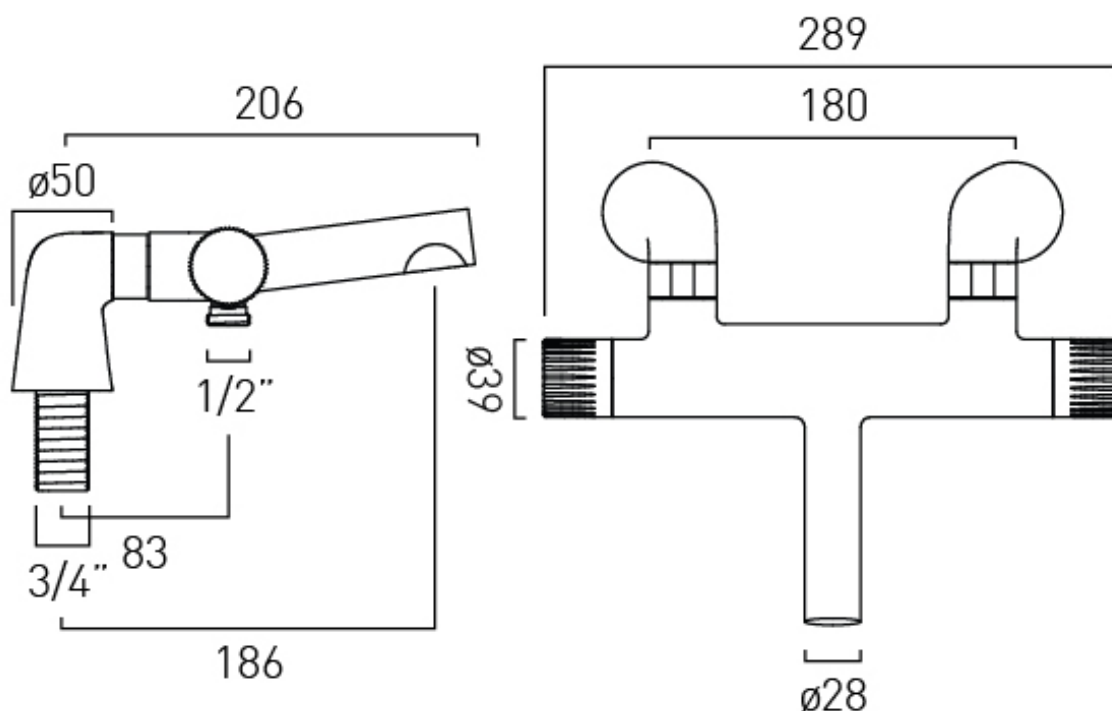

TECHNICAL DRAWING

COLLECTION: SAFARI
PRODUCT CODE: SAF-231T-PEW

tel: 01934 744466
email: sales@vado.com
www.vado.com

WHERE INSPIRATION FLOWS
TAPS | SHOWERS | FURNITURE