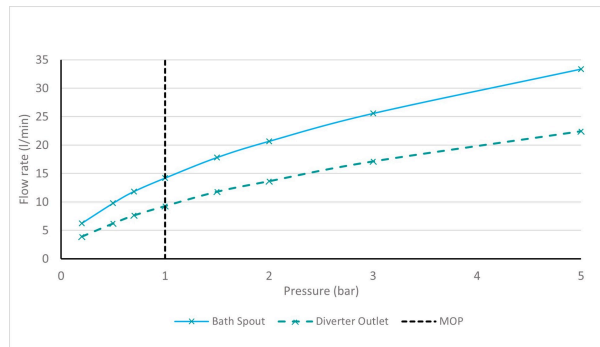

# SPECIFICATION SHEET

COLLECTION: SAFARI  
PRODUCT CODE: SAF-231T-PEW

The flow rate displayed is calculated using ideal system conditions. This result should only be taken as an indication as the flow rate may vary depending on the specific in-situ configuration.