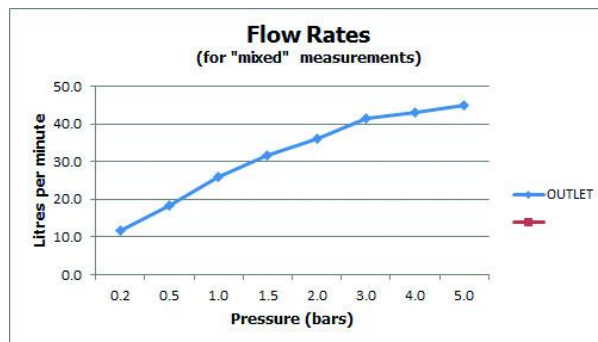

SPECIFICATION SHEET

COLLECTION: ZOO

PRODUCT CODE: ZOO-142/PR-3/4-C/P

The flow rate displayed is calculated using ideal system conditions. This result should only be taken as an indication as the flow rate may vary depending on the specific in-situ configuration.