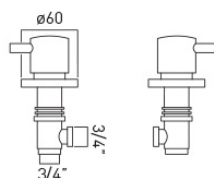

DECK HOLE DRILL DIAMETER

33mm

SPARE PARTS

cold ceramic cartridge C-303-RTC hot ceramic cartridge C-303-LTC

CONNECTIONS / FITTINGS

3/4" x 10mm thread length male inlet 3/4" x 10mm thread length male outlet 10mm thread length

41 l/min

GUARANTEE

15 Year Guarantee

TECHNICAL DRAWING

COLLECTION: ZOO

PRODUCT CODE: ZOO-142/PR-3/4-C/P

tel: 01934 744466
email: sales@vado.com
www.vado.com

WHERE INSPIRATION FLOWS
TAPS | SHOWERS | FURNITURE