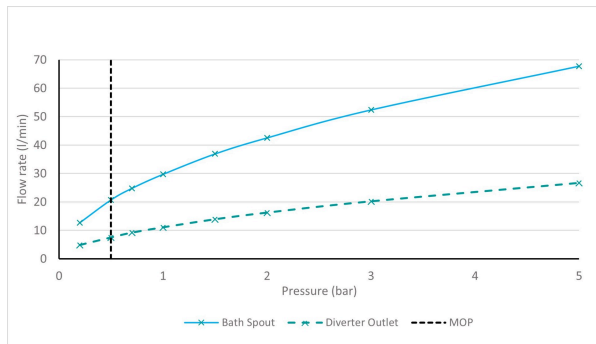

# SPECIFICATION SHEET

COLLECTION: SAFARI  
PRODUCT CODE: SAF-230+K-CP

The flow rate displayed is calculated using ideal system conditions. This result should only be taken as an indication as the flow rate may vary depending on the specific in-situ configuration.