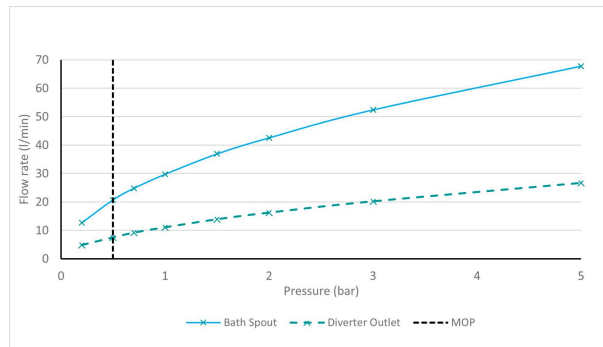

SPECIFICATION SHEET

COLLECTION: SAFARI
PRODUCT CODE: SAF-230+K-MB

The flow rate displayed is calculated using ideal system conditions. This result should only be taken as an indication as the flow rate may vary depending on the specific in-situ configuration.

TAP TYPE

Bath Shower Mixer

PLUMBING SYSTEM SUITABILITY

Gravity System, Pumped System, Combination Boiler, Pressurised System

HANDLES

2 Handle

MATERIAL

Brass