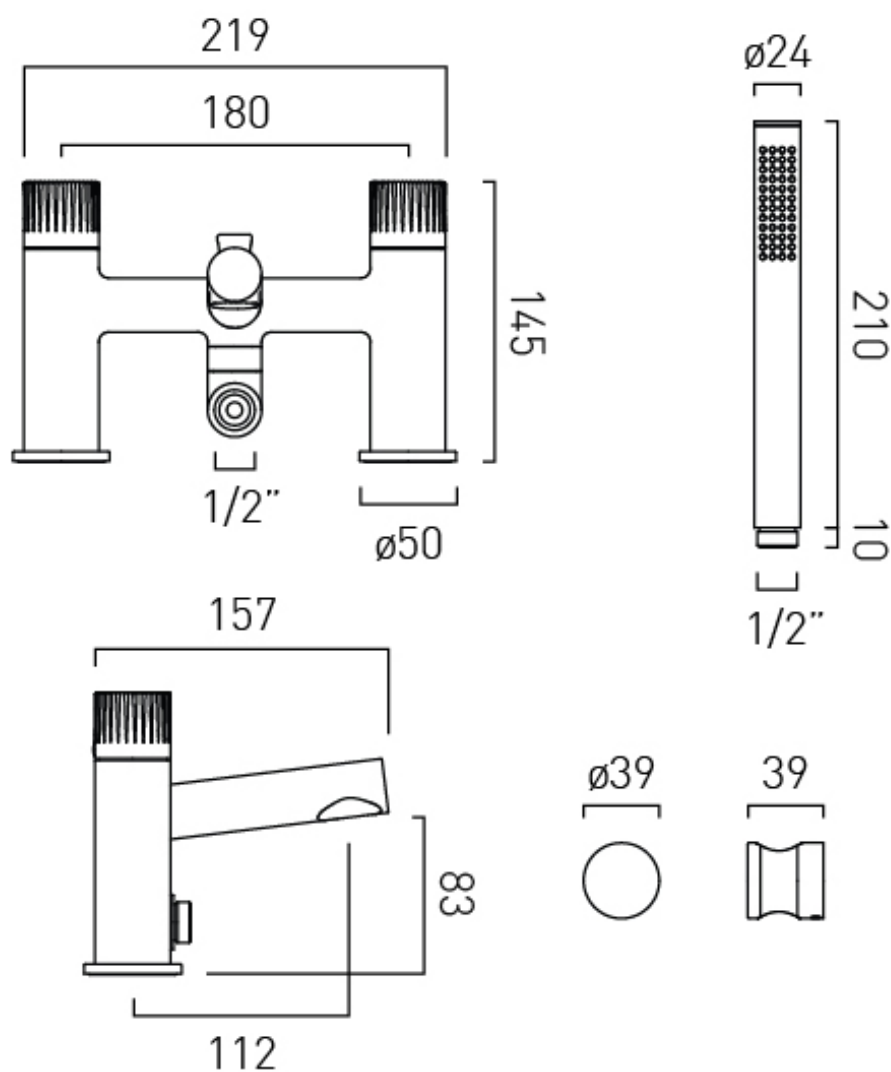

No

WITH WATER FLOW AERATOR

No

CONNECTIONS / FITTINGS

2 x 3/4" 48.5mm male threaded inlet connections

DECK HOLE DRILL DIAMETER

2 x 28-38mm

SPECIFICATION SHEET

Safari

GUARANTEE

10 Year Guarantee

tel: 01934 744466
email: sales@vado.com
www.vado.com

WHERE INSPIRATION FLOWS
TAPS | SHOWERS | FURNITURE

TECHNICAL DRAWING

COLLECTION: SAFARI
PRODUCT CODE: SAF-230+K-MB

tel: 01934 744466
email: sales@vado.com
www.vado.com