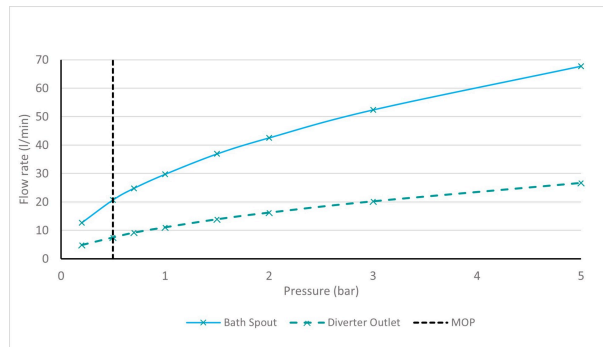

# SPECIFICATION SHEET

COLLECTION: SAFARI

PRODUCT CODE: SAF-230+K-MB

The flow rate displayed is calculated using ideal system conditions. This result should only be taken as an indication as the flow rate may vary depending on the specific in-situ configuration.

## TAP TYPE

Bath Shower Mixer