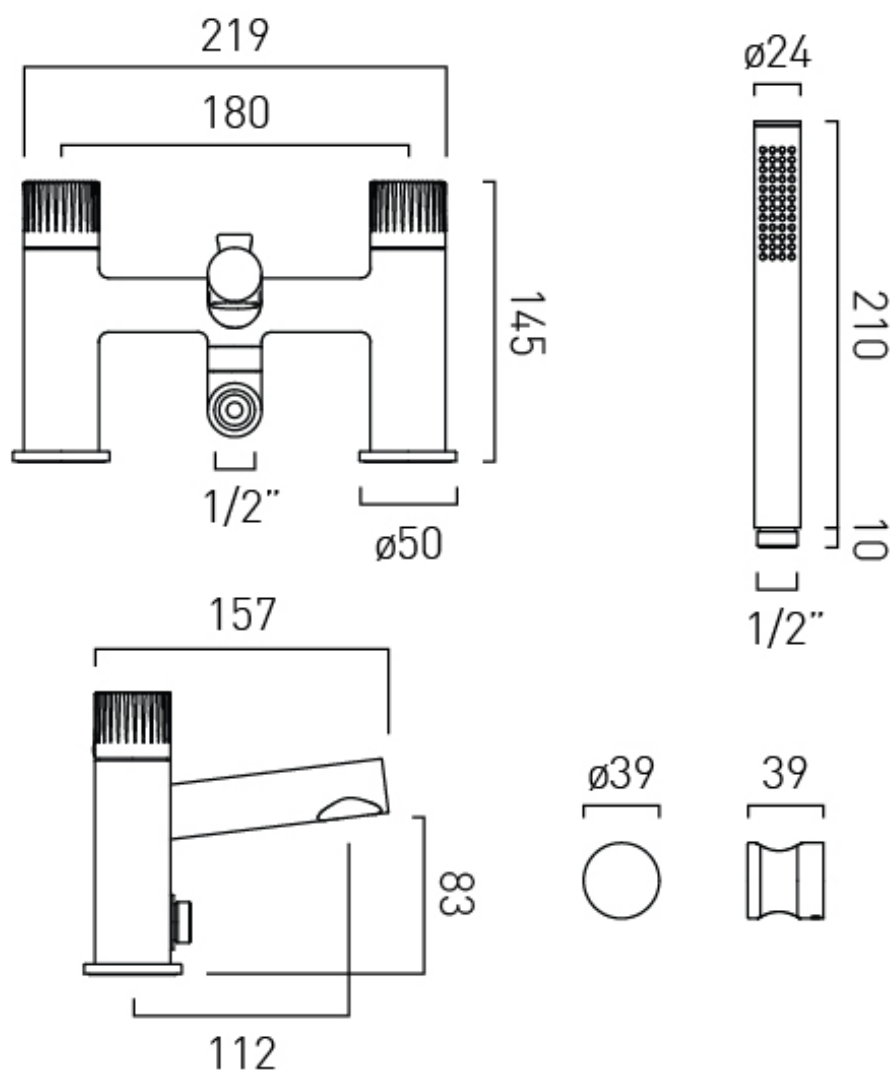

TECHNICAL DRAWING

COLLECTION: SAFARI
PRODUCT CODE: SAF-230+K-MB

tel: 01934 744466
email: sales@vado.com
www.vado.com

WHERE INSPIRATION FLOWS
TAPS | SHOWERS | FURNITURE