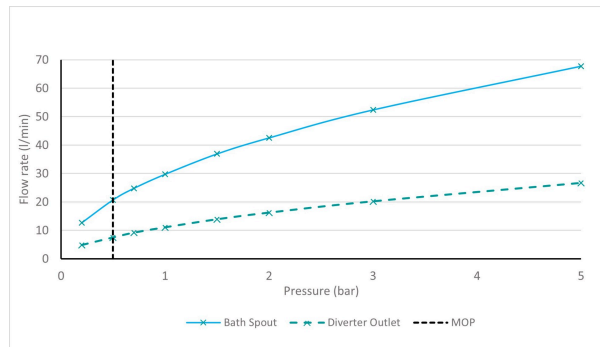

# SPECIFICATION SHEET

COLLECTION: SAFARI  
PRODUCT CODE: SAF-230+K-PEW

The flow rate displayed is calculated using ideal system conditions. This result should only be taken as an indication as the flow rate may vary depending on the specific in-situ configuration.

## TAP TYPE

Bath Shower Mixer