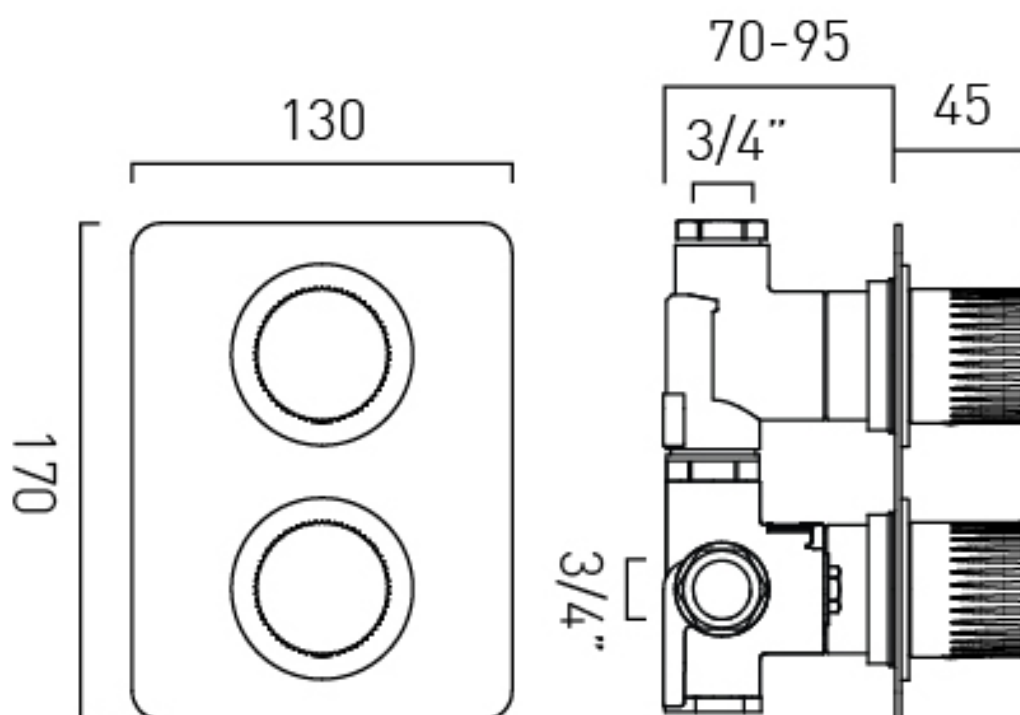

TECHNICAL DRAWING

COLLECTION: SAFARI
PRODUCT CODE: SAF-248D-SBR

tel: 01934 744466
email: sales@vado.com
www.vado.com

WHERE INSPIRATION FLOWS
TAPS | SHOWERS | FURNITURE