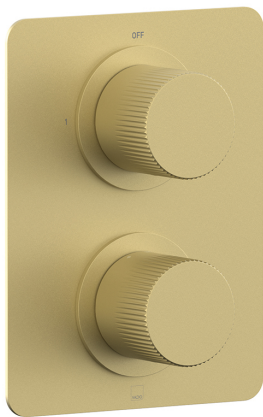

SPECIFICATION SHEET

COLLECTION: SAFARI
PRODUCT CODE: SAF-248D-SBR

VALVE TYPE

Concealed

STYLE

Round

ORIENTATION

Vertical

COMPATIBLE WITH STUDFAST

No

WITH BLEED VALVE FOR SYSTEM FLUSH ON INSTALLATION

Yes

tel: 01934 744466
email: sales@vado.com
www.vado.com

WHERE INSPIRATION FLOWS
TAPS | SHOWERS | FURNITURE

SPECIFICATION SHEET

COLLECTION: SAFARI
PRODUCT CODE: SAF-248D-SBR

WITH THERMOSTATIC TECHNOLOGY

Yes

MIN-MAX WALL MOUNT

70-95mm

CONNECTIONS / FITTINGS

2 x 3/4" female inlets, 1 x 3/4" female outlet inc. bleed valve for system flush on installation, thermostatic cartridge V-704-34S, flow cartridge C-301-RTC

MOUNTING

Wall Mounted

PLUMBING SYSTEM SUITABILITY

Gravity System, Combination Boiler

COLLECTION NAME

Safari

FINISH

Satin Brass