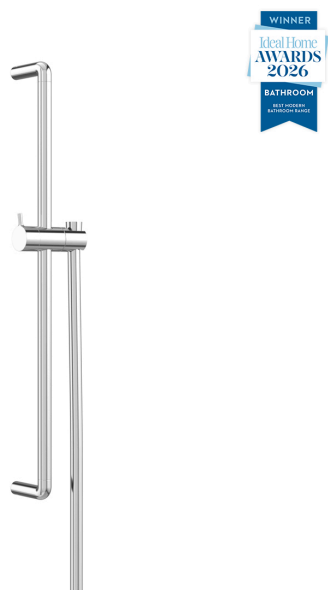

# SPECIFICATION SHEET

COLLECTION: SAFARI  
PRODUCT CODE: SAF-SR1+SH-CP

## SHOWER TYPE

Slide Rails

## WITH TWIST CONTROL

Yes

## HOSE

150cm smooth hose