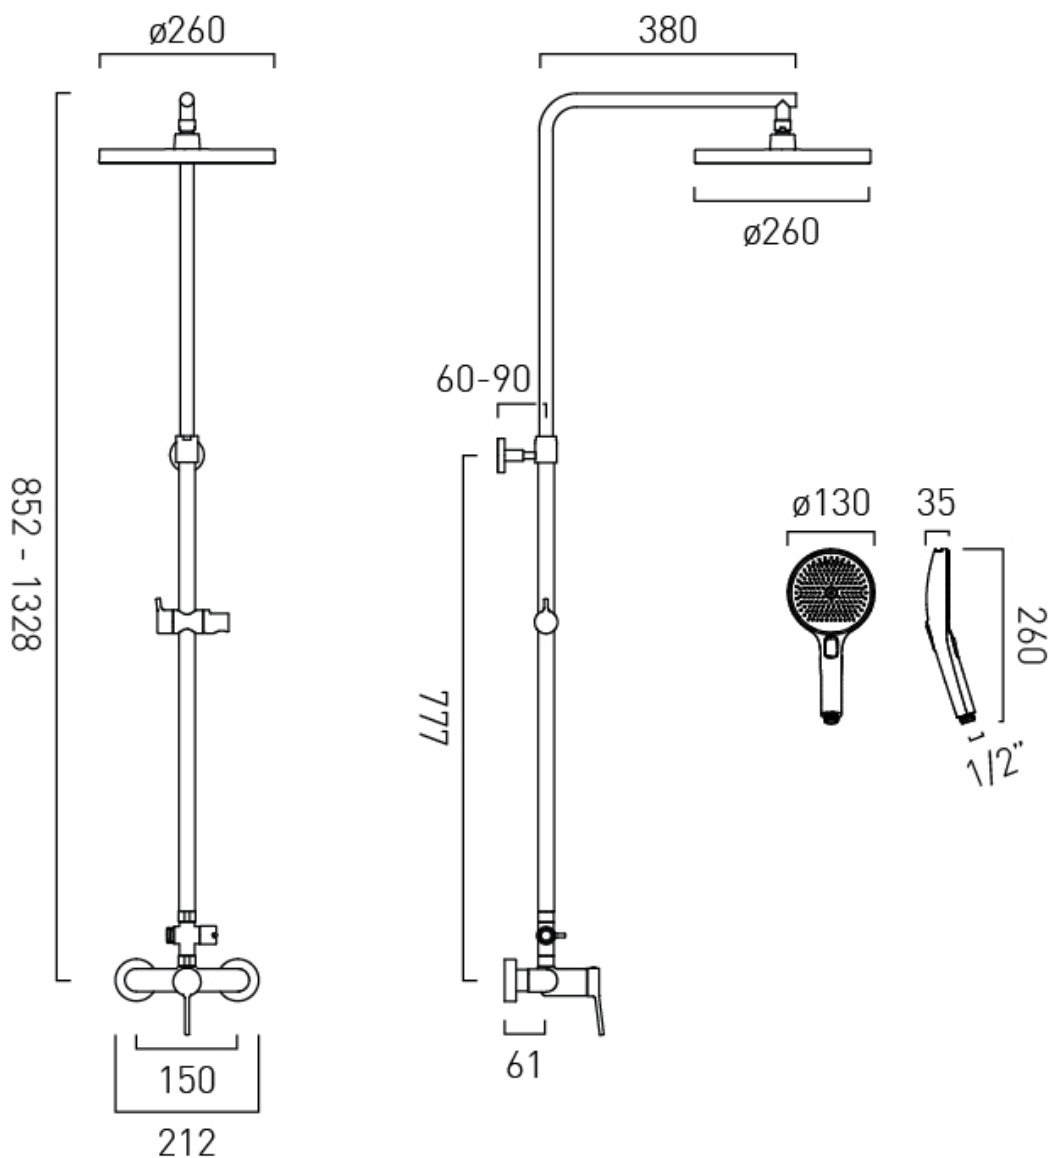

TECHNICAL DRAWING

COLLECTION: SAFARI

PRODUCT CODE: SAF-149-RRK-MB

tel: 01934 744466
email: sales@vado.com
www.vado.com

WHERE INSPIRATION FLOWS
TAPS | SHOWERS | FURNITURE