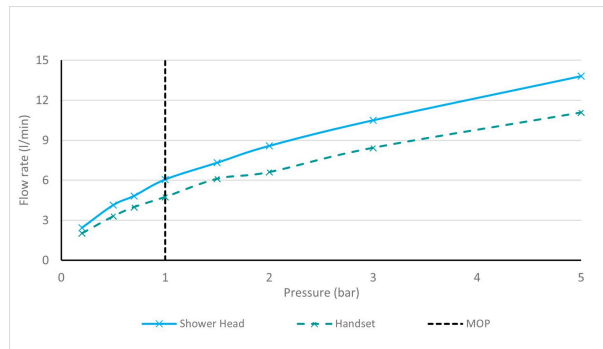

SPECIFICATION SHEET

COLLECTION: SAFARI

PRODUCT CODE: SAF-149-RRK-MB

The flow rate displayed is calculated using ideal system conditions. This result should only be taken as an indication as the flow rate may vary depending on the specific in-situ configuration.

WITH AIR-INJECTION TECHNOLOGY

No

WITH CROSS-SPRAY TECHNOLOGY

No

ADJUSTABLE FIXING FOR EASY RETRO FIT

No

SHOWER HEAD SIZE

260mm