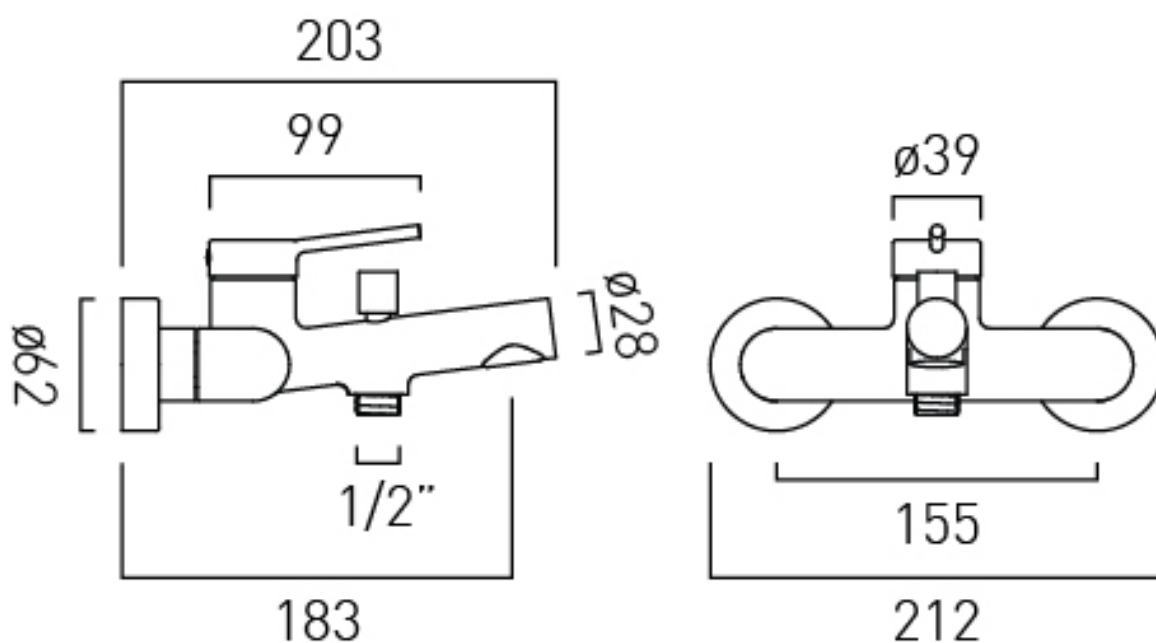

TECHNICAL DRAWING

COLLECTION: SAFARI
PRODUCT CODE: SAF-123-MB

tel: 01934 744466
email: sales@vado.com
www.vado.com

WHERE INSPIRATION FLOWS
TAPS | SHOWERS | FURNITURE