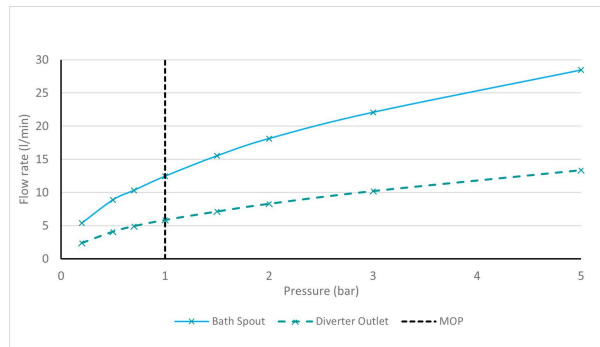

SPECIFICATION SHEET

COLLECTION: SAFARI
PRODUCT CODE: SAF-123-MB

The flow rate displayed is calculated using ideal system conditions. This result should only be taken as an indication as the flow rate may vary depending on the specific in-situ configuration.

TAP TYPE

Bath Shower Mixer

PLUMBING SYSTEM SUITABILITY

Pumped System, Combination Boiler, Pressurised System

HANDLES

Single Lever

MATERIAL

Brass