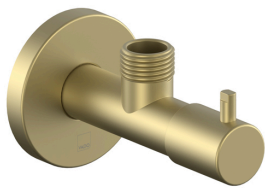

SPECIFICATION SHEET

COLLECTION: CAMEO, SAFARI, WASTES & FITTINGS
PRODUCT CODE: PEX-230-SBR

TAP TYPE

Wastes and Fittings

FINISH

Satin Brass

COLLECTION NAME

Cameo, Safari, Wastes & Fittings

GUARANTEE

10 Year Guarantee

PLUMBING SYSTEM SUITABILITY

Gravity System, Pumped System, Combination Boiler, Pressurised System

MOUNTING

Wall Mounted

CONNECTIONS / FITTINGS

1/2" inlet, 1/2" outlet