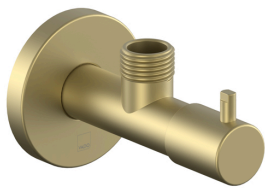

SPECIFICATION SHEET

COLLECTION: CAMEO, SAFARI, WASTES & FITTINGS
PRODUCT CODE: PEX-230-SBR

TAP TYPE

Wastes and Fittings

FINISH

Satin Brass

COLLECTION NAME

Cameo, Safari, Wastes & Fittings

GUARANTEE

10 Year Guarantee

PLUMBING SYSTEM SUITABILITY

Gravity System, Pumped System, Combination Boiler, Pressurised System

MOUNTING

Wall Mounted

CONNECTIONS / FITTINGS

1/2" inlet, 1/2" outlet