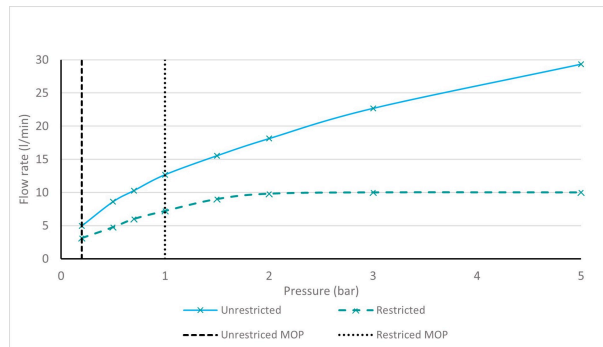

SPECIFICATION SHEET

COLLECTION: SAFARI

PRODUCT CODE: SAF-HEAD-260-PEW

The flow rate displayed is calculated using ideal system conditions. This result should only be taken as an indication as the flow rate may vary depending on the specific in-situ configuration.

SHOWER TYPE

Shower Head

PLUMBING SYSTEM SUITABILITY

Gravity System, Pumped System, Combination Boiler, Pressurised System

STYLE

Round

CONNECTIONS / FITTINGS

1/2" female inlet