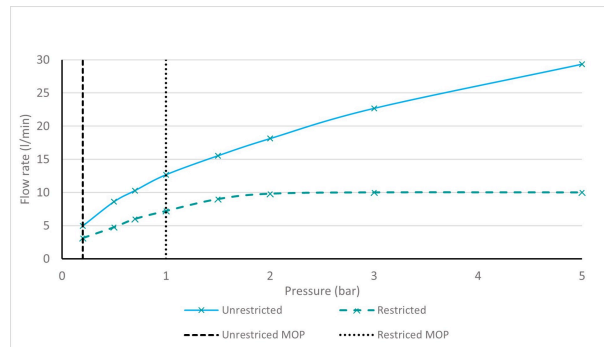

SPECIFICATION SHEET

COLLECTION: SAFARI

PRODUCT CODE: SAF-HEAD-260-MB

The flow rate displayed is calculated using ideal system conditions. This result should only be taken as an indication as the flow rate may vary depending on the specific in-situ configuration.

SHOWER TYPE

Shower Head

PLUMBING SYSTEM SUITABILITY

Gravity System, Pumped System, Combination Boiler, Pressurised System

STYLE

Round

CONNECTIONS / FITTINGS

1/2" female inlet