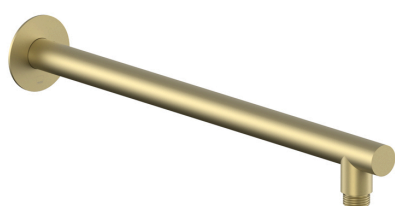

SPECIFICATION SHEET

COLLECTION: SAFARI
PRODUCT CODE: SAF-EFSA-SBR

SHOWER TYPE

Shower Arm

COLLECTION NAME

Safari

FINISH

Satin Brass

GUARANTEE

10 Year Guarantee

MOUNTING

Wall Mounted

STYLE

Round

WITH EASY-FIT BRACKETS

No