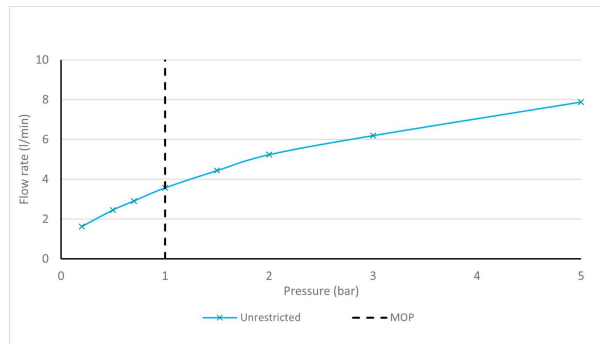

# SPECIFICATION SHEET

COLLECTION: SAFARI  
PRODUCT CODE: SAF-202-SBR

The flow rate displayed is calculated using ideal system conditions. This result should only be taken as an indication as the flow rate may vary depending on the specific in-situ configuration.