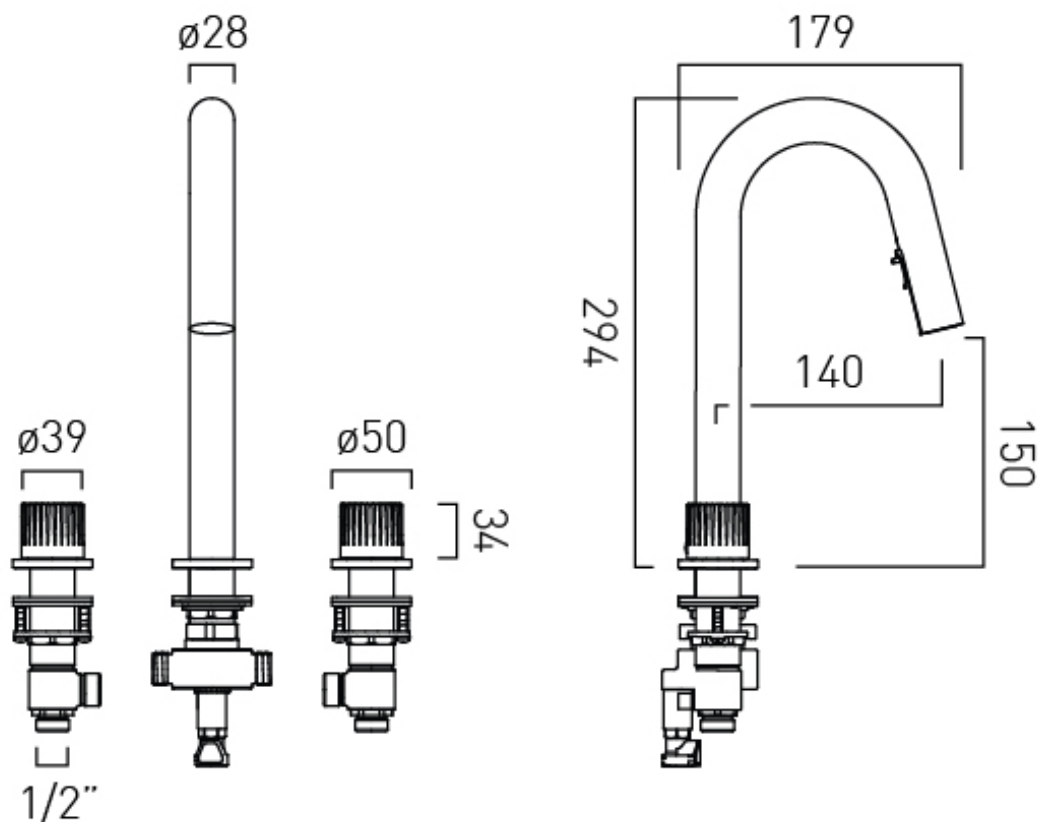

TECHNICAL DRAWING

COLLECTION: SAFARI
PRODUCT CODE: SAF-202-SBR

tel: 01934 744466
email: sales@vado.com
www.vado.com

WHERE INSPIRATION FLOWS
TAPS | SHOWERS | FURNITURE