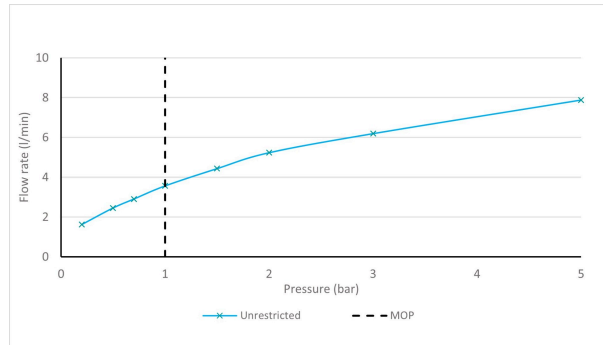

SPECIFICATION SHEET

COLLECTION: SAFARI
PRODUCT CODE: SAF-202-SBR

The flow rate displayed is calculated using ideal system conditions. This result should only be taken as an indication as the flow rate may vary depending on the specific in-situ configuration.