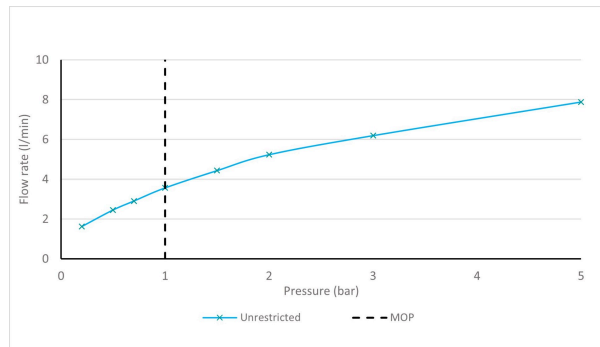

# SPECIFICATION SHEET

COLLECTION: SAFARI  
PRODUCT CODE: SAF-202-PEW

The flow rate displayed is calculated using ideal system conditions. This result should only be taken as an indication as the flow rate may vary depending on the specific in-situ configuration.