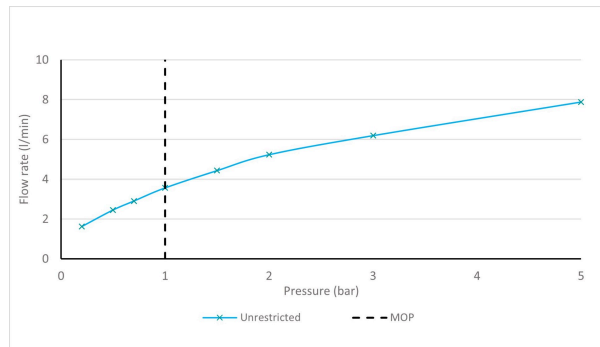

# SPECIFICATION SHEET

COLLECTION: SAFARI  
PRODUCT CODE: SAF-102-MB

The flow rate displayed is calculated using ideal system conditions. This result should only be taken as an indication as the flow rate may vary depending on the specific in-situ configuration.