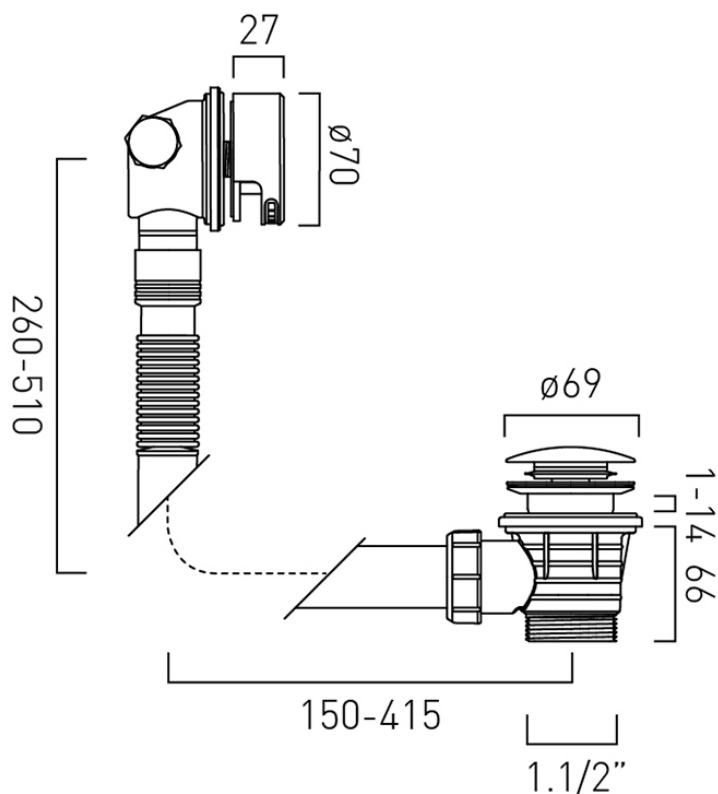

TAP TYPE

Wastes and Fittings

PLUMBING SYSTEM SUITABILITY

Pressurised System

CONNECTIONS / FITTINGS

2 x 1/2" inlets (one is blanked off) 1.1/2" x 16mm threaded outlet connection

INSTALLATION TOLERANCES

Min-max overflow bath thickness 1mm-14mm, minimum operating pressure 1.0 bar MP

STYLE

Round

tel: 01934 744466
email: sales@vado.com
www.vado.com

WHERE INSPIRATION FLOWS
TAPS | SHOWERS | FURNITURE

TECHNICAL DRAWING

COLLECTION: SAFARI, WASTES & FITTINGS
PRODUCT CODE: WG-2389-RO-PEW

tel: 01934 744466
email: sales@vado.com
www.vado.com