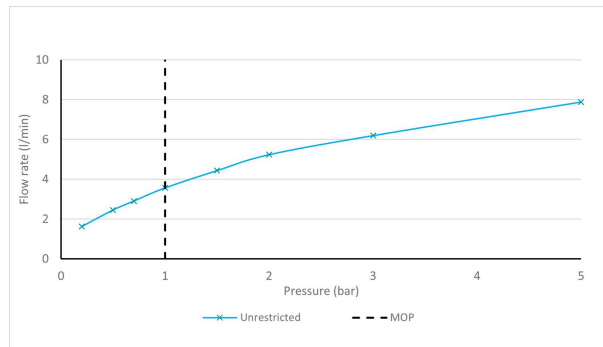

# SPECIFICATION SHEET

COLLECTION: SAFARI  
PRODUCT CODE: SAF-102-CP

The flow rate displayed is calculated using ideal system conditions. This result should only be taken as an indication as the flow rate may vary depending on the specific in-situ configuration.