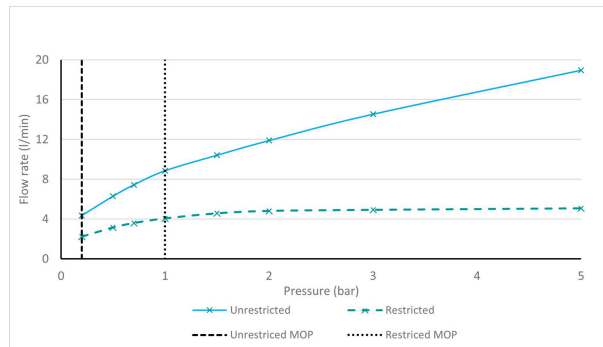

# SPECIFICATION SHEET

COLLECTION: SAFARI  
PRODUCT CODE: SAF-109-LP-CP

The flow rate displayed is calculated using ideal system conditions. This result should only be taken as an indication as the flow rate may vary depending on the specific in-situ configuration.