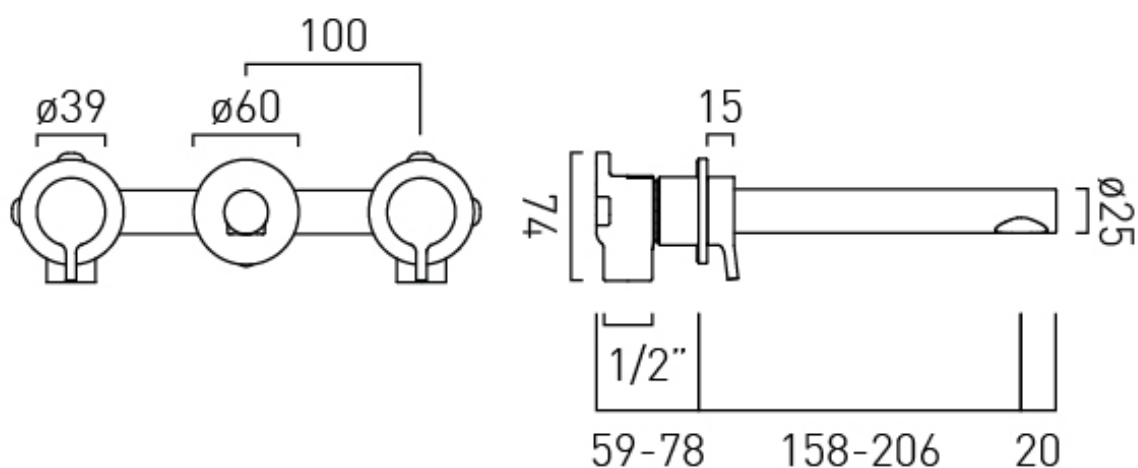

TECHNICAL DRAWING

COLLECTION: SAFARI
PRODUCT CODE: SAF-109-LP-CP

tel: 01934 744466
email: sales@vado.com
www.vado.com

WHERE INSPIRATION FLOWS
TAPS | SHOWERS | FURNITURE