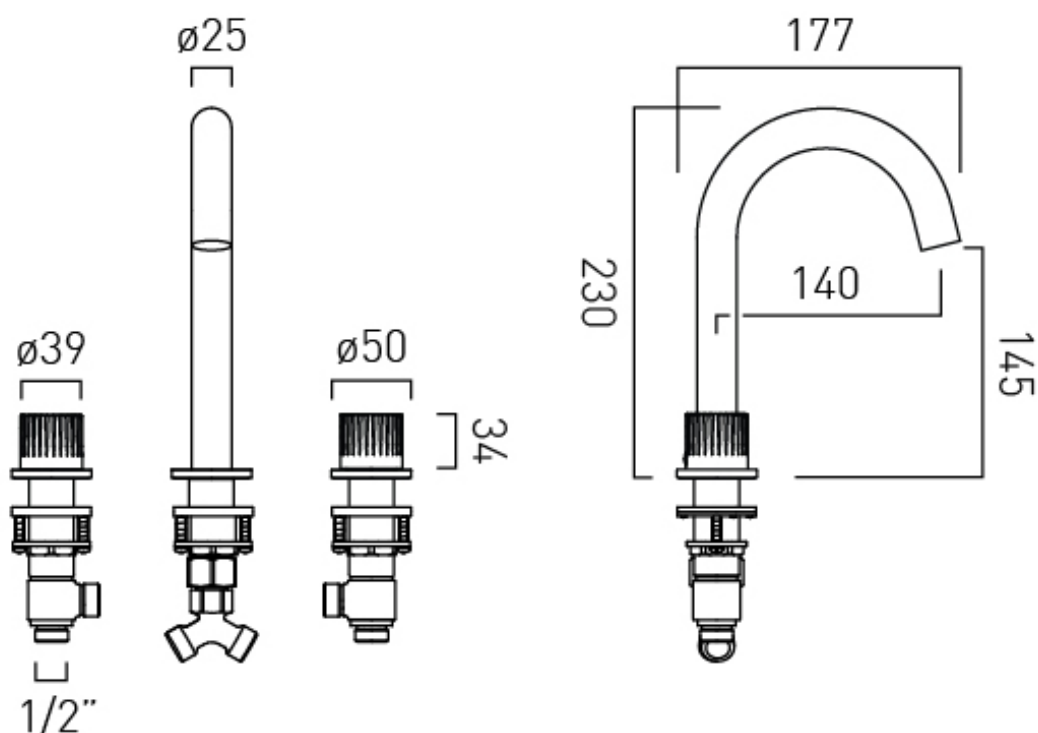

TECHNICAL DRAWING

COLLECTION: SAFARI
PRODUCT CODE: SAF-201-MB

tel: 01934 744466
email: sales@vado.com
www.vado.com

WHERE INSPIRATION FLOWS
TAPS | SHOWERS | FURNITURE