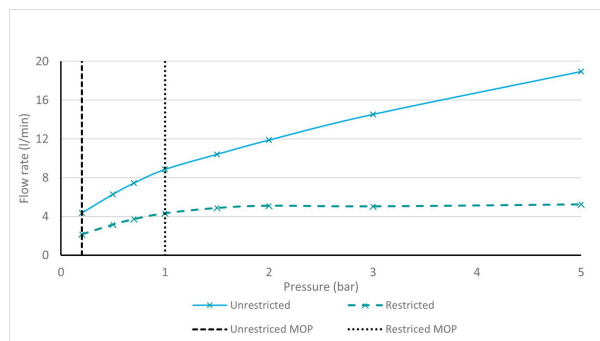

# SPECIFICATION SHEET

COLLECTION: SAFARI  
PRODUCT CODE: SAF-201-MB

The flow rate displayed is calculated using ideal system conditions. This result should only be taken as an indication as the flow rate may vary depending on the specific in-situ configuration.