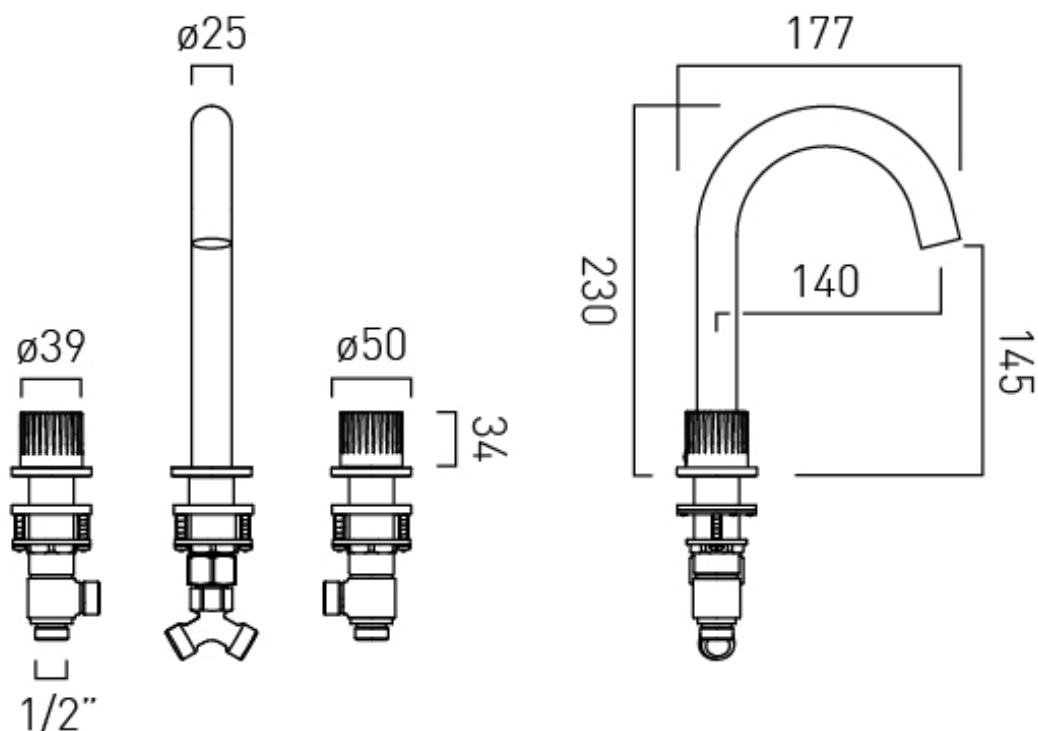

with Fixed Spout

WITH WATER FLOW AERATOR

Yes

CONNECTIONS / FITTINGS

2 x 1/2" x 1/2" 400mm flexipipe connections. 1/2" male x 1/2" female Y connection.

DECK HOLE DRILL DIAMETER

Spout: 35mm. Valve: 30mm

SPARE PARTS

Cold ceramic cartridge: C-206-RTC. Hot ceramic cartridge: C-206-LTC.

STYLE

Round

TECHNICAL DRAWING

COLLECTION: SAFARI

PRODUCT CODE: SAF-201-LP-SBR

tel: 01934 744466
email: sales@vado.com
www.vado.com

WHERE INSPIRATION FLOWS
TAPS | SHOWERS | FURNITURE