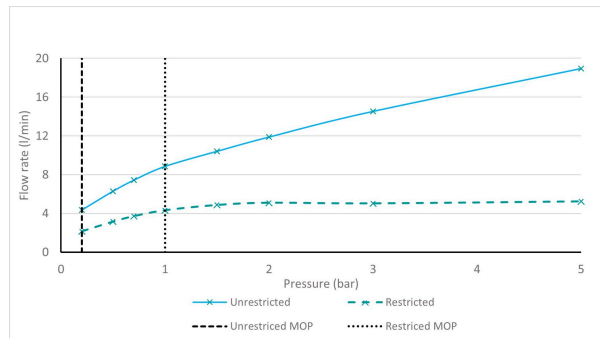

SPECIFICATION SHEET

COLLECTION: SAFARI

PRODUCT CODE: SAF-201-LP-SBR

The flow rate displayed is calculated using ideal system conditions. This result should only be taken as an indication as the flow rate may vary depending on the specific in-situ configuration.

PLUMBING SYSTEM SUITABILITY

Gravity System, Pumped System, Combination Boiler, Pressurised System

MINIMUM OPERATING PRESSURE

0.2 Bar LP

MAXIMUM OPERATING PRESSURE

5.0 Bar HP

MATERIAL

Brass