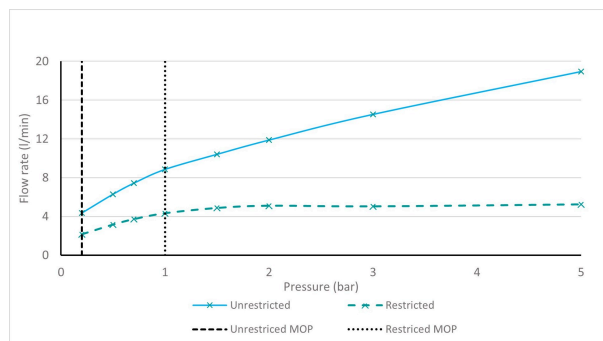

SPECIFICATION SHEET

COLLECTION: SAFARI

PRODUCT CODE: SAF-201-LP-SBR

The flow rate displayed is calculated using ideal system conditions. This result should only be taken as an indication as the flow rate may vary depending on the specific in-situ configuration.

PLUMBING SYSTEM SUITABILITY

Gravity System, Pumped System, Combination Boiler, Pressurised System

MINIMUM OPERATING PRESSURE

0.2 Bar LP

MAXIMUM OPERATING PRESSURE

5.0 Bar HP

MATERIAL

Brass