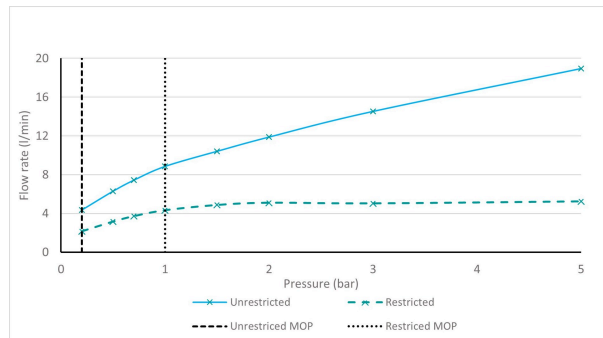

SPECIFICATION SHEET

COLLECTION: SAFARI
PRODUCT CODE: SAF-201-LP-MB

The flow rate displayed is calculated using ideal system conditions. This result should only be taken as an indication as the flow rate may vary depending on the specific in-situ configuration.

PLUMBING SYSTEM SUITABILITY

Gravity System, Pumped System, Combination Boiler, Pressurised System

MINIMUM OPERATING PRESSURE

0.2 Bar LP

MAXIMUM OPERATING PRESSURE

5.0 Bar HP

MATERIAL

Brass