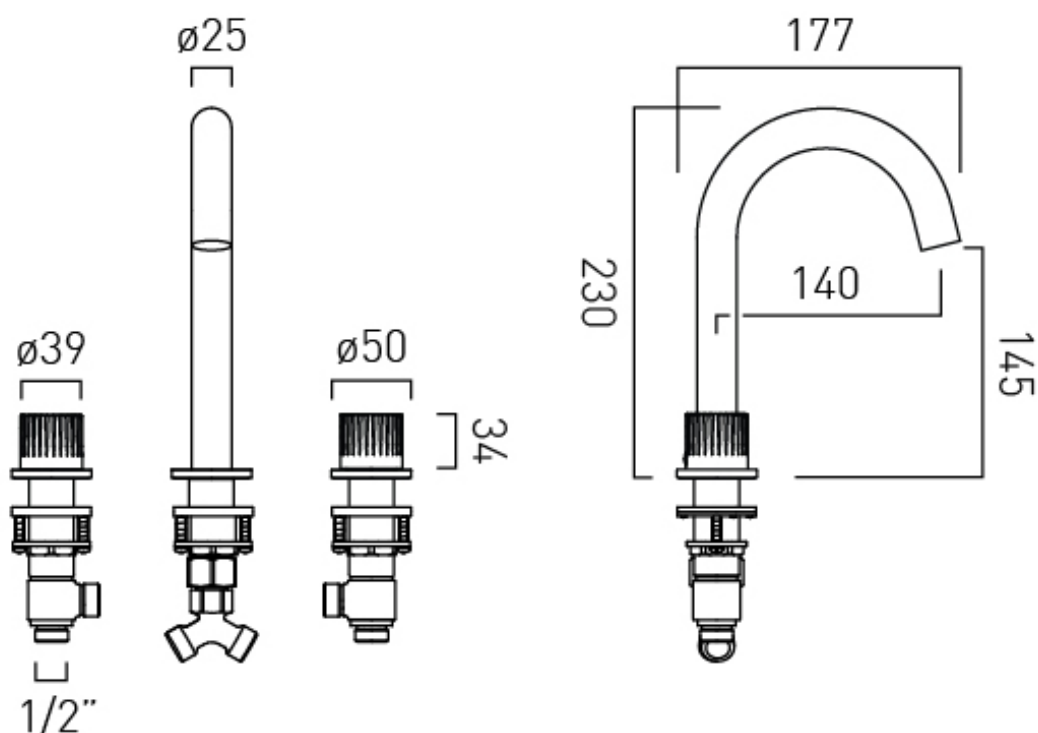

WITH WATER FLOW AERATOR

Yes

CONNECTIONS / FITTINGS

2 x 1/2" x 1/2" 400mm flexipipe connections. 1/2" male x 1/2" female Y connection.

DECK HOLE DRILL DIAMETER

Spout: 35mm. Valve: 30mm

SPARE PARTS

Cold ceramic cartridge: C-206-RTC. Hot ceramic cartridge: C-206-LTC.

STYLE

Round

TECHNICAL DRAWING

COLLECTION: SAFARI
PRODUCT CODE: SAF-201-LP-MB

tel: 01934 744466
email: sales@vado.com
www.vado.com

WHERE INSPIRATION FLOWS
TAPS | SHOWERS | FURNITURE