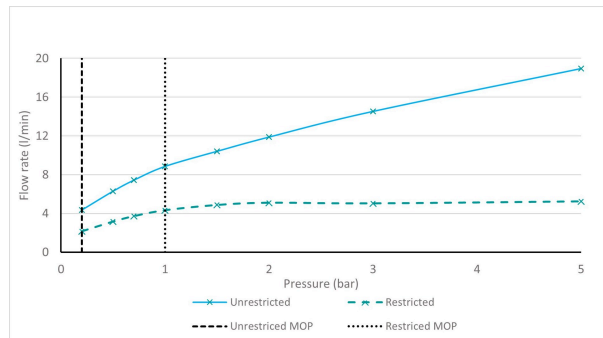

# SPECIFICATION SHEET

COLLECTION: SAFARI  
PRODUCT CODE: SAF-201-LP-CP

The flow rate displayed is calculated using ideal system conditions. This result should only be taken as an indication as the flow rate may vary depending on the specific in-situ configuration.