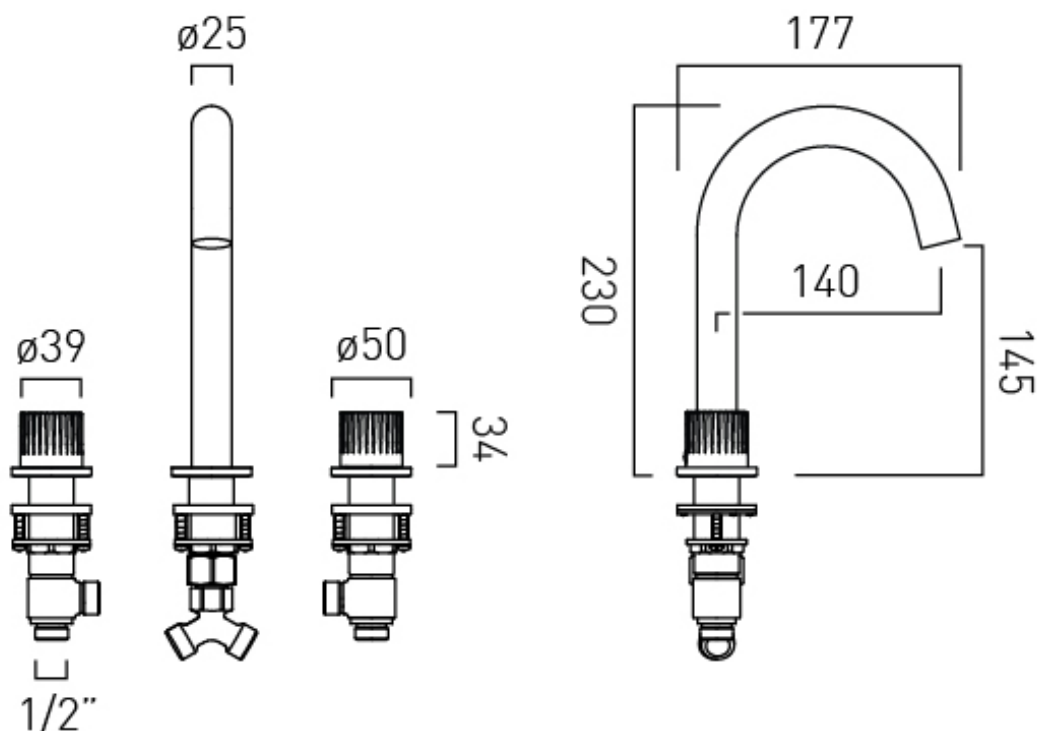

TECHNICAL DRAWING

COLLECTION: SAFARI
PRODUCT CODE: SAF-201-LP-CP

tel: 01934 744466
email: sales@vado.com
www.vado.com

WHERE INSPIRATION FLOWS
TAPS | SHOWERS | FURNITURE