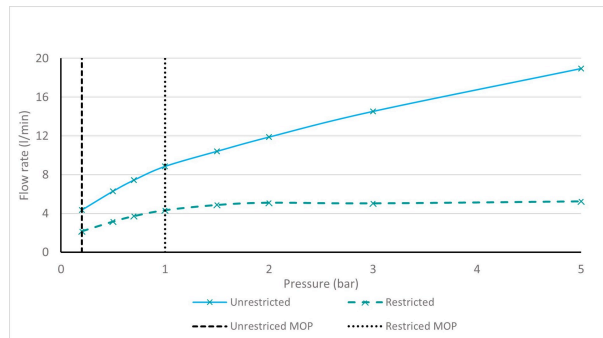

SPECIFICATION SHEET

COLLECTION: SAFARI

PRODUCT CODE: SAF-101-LP-SBR

The flow rate displayed is calculated using ideal system conditions. This result should only be taken as an indication as the flow rate may vary depending on the specific in-situ configuration.

PLUMBING SYSTEM SUITABILITY

Gravity System, Pumped System, Combination Boiler, Pressurised System

MINIMUM OPERATING PRESSURE

0.2 Bar LP

MAXIMUM OPERATING PRESSURE

5.0 Bar HP

MATERIAL

Brass