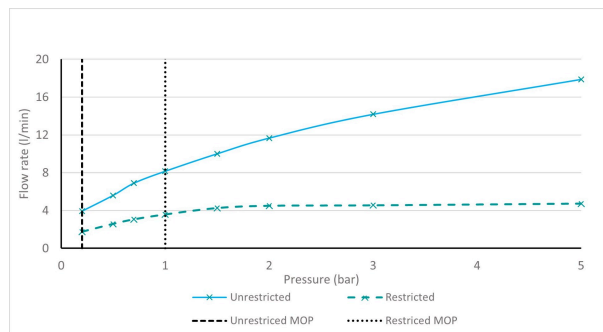

SPECIFICATION SHEET

COLLECTION: SAFARI

PRODUCT CODE: SAF-100E/SB-LP-SBR

The flow rate displayed is calculated using ideal system conditions. This result should only be taken as an indication as the flow rate may vary depending on the specific in-situ configuration.

BASIN MIXER SIZE

Extended Mono Basin Mixer

PLUMBING SYSTEM SUITABILITY

Gravity System, Pumped System, Combination Boiler, Pressurised System

MINIMUM OPERATING PRESSURE

0.2 Bar LP

MAXIMUM OPERATING PRESSURE

5.0 Bar HP