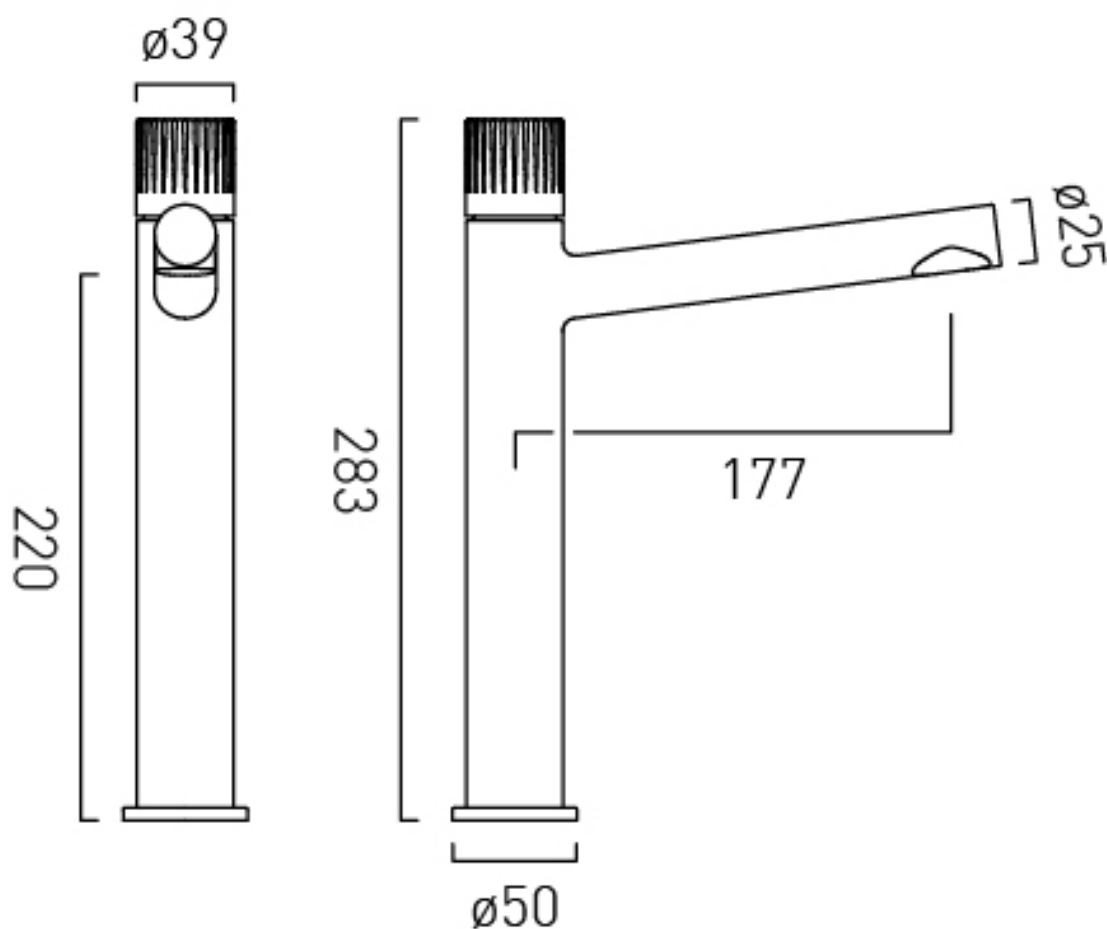

with Fixed Spout

WITH WATER FLOW AERATOR

No

CONNECTIONS / FITTINGS

2 1/2" 400mm flexipipe connection

DECK HOLE DRILL DIAMETER

35mm

SPARE PARTS

Ceramic cartridge C-001-A30

STYLE

Round

NOTES

Cold-start technology

TECHNICAL DRAWING

COLLECTION: SAFARI

PRODUCT CODE: SAF-200E/SB-LP-SBR