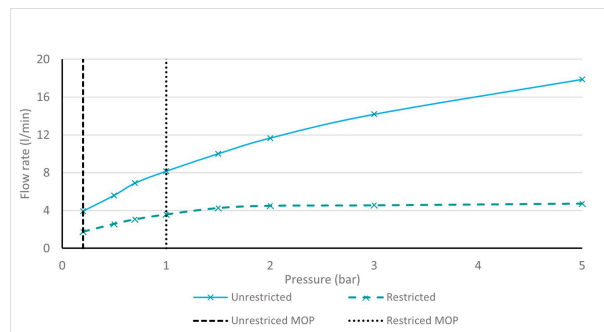

SPECIFICATION SHEET

COLLECTION: SAFARI

PRODUCT CODE: SAF-200E/SB-LP-SBR

The flow rate displayed is calculated using ideal system conditions. This result should only be taken as an indication as the flow rate may vary depending on the specific in-situ configuration.

BASIN MIXER SIZE

Extended Mono Basin Mixer

PLUMBING SYSTEM SUITABILITY

Gravity System, Pumped System, Combination Boiler, Pressurised System

MINIMUM OPERATING PRESSURE

0.2 Bar LP

MAXIMUM OPERATING PRESSURE

5.0 Bar HP