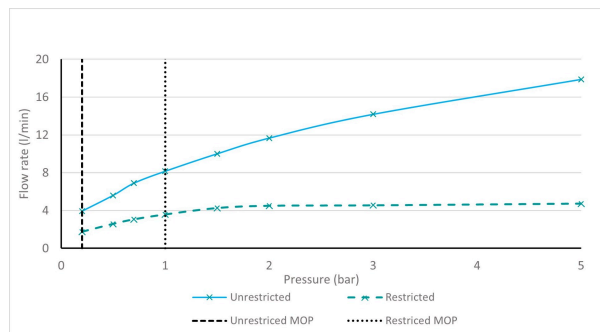

# SPECIFICATION SHEET

COLLECTION: SAFARI

PRODUCT CODE: SAF-200E/SB-LP-SBR

The flow rate displayed is calculated using ideal system conditions. This result should only be taken as an indication as the flow rate may vary depending on the specific in-situ configuration.