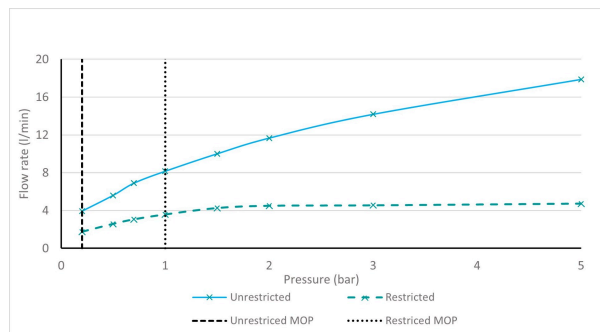

SPECIFICATION SHEET

COLLECTION: SAFARI

PRODUCT CODE: SAF-200E/SB-LP-PEW

The flow rate displayed is calculated using ideal system conditions. This result should only be taken as an indication as the flow rate may vary depending on the specific in-situ configuration.

BASIN MIXER SIZE

Extended Mono Basin Mixer

PLUMBING SYSTEM SUITABILITY

Gravity System, Pumped System, Combination Boiler, Pressurised System

MINIMUM OPERATING PRESSURE

0.2 Bar LP

MAXIMUM OPERATING PRESSURE

5.0 Bar HP