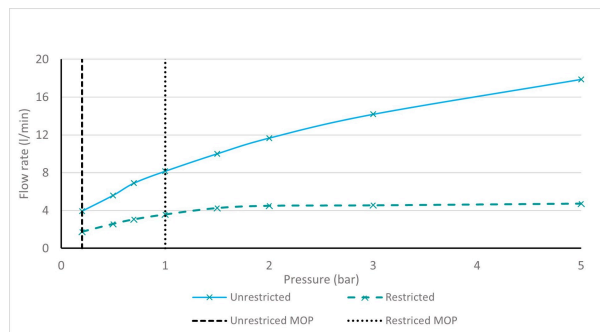

# SPECIFICATION SHEET

COLLECTION: SAFARI

PRODUCT CODE: SAF-200E/SB-LP-PEW

The flow rate displayed is calculated using ideal system conditions. This result should only be taken as an indication as the flow rate may vary depending on the specific in-situ configuration.