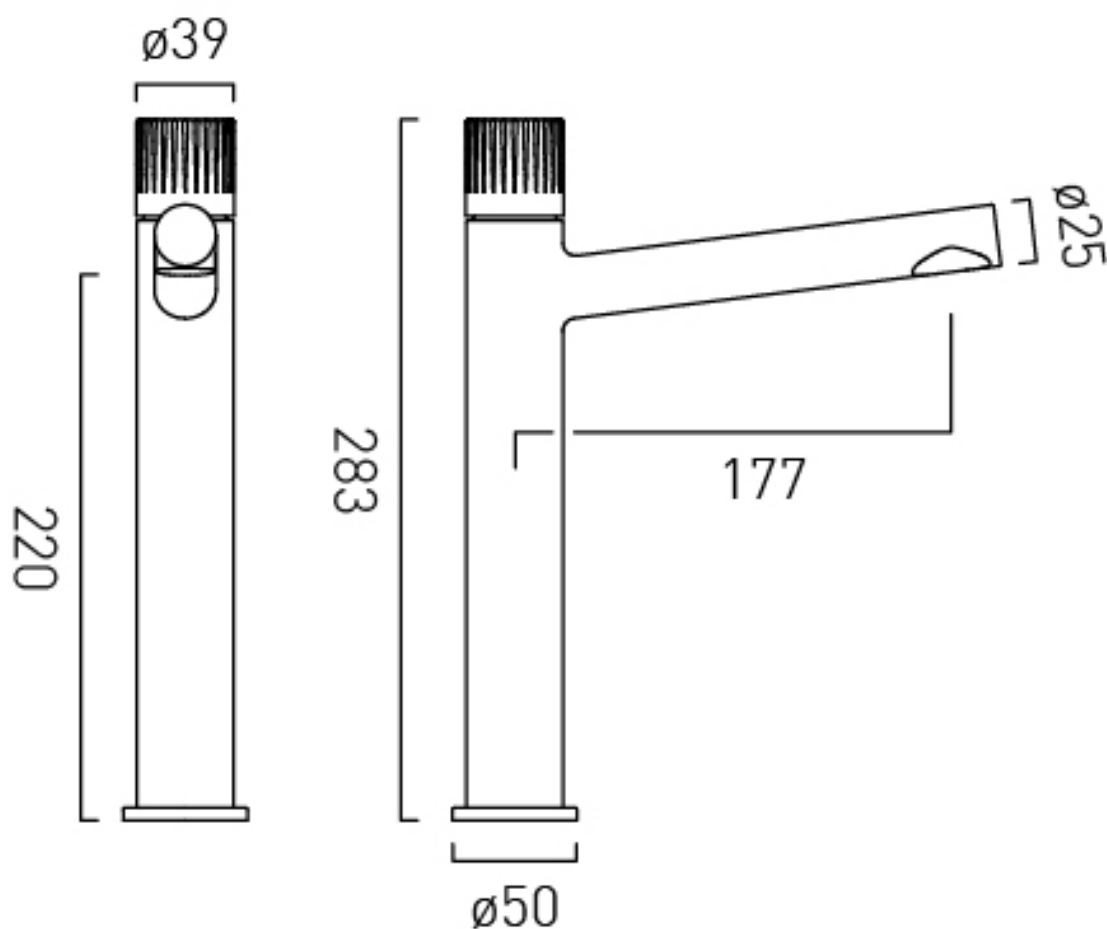

with Fixed Spout

WITH WATER FLOW AERATOR

No

CONNECTIONS / FITTINGS

2 1/2" 400mm flexipipe connection

DECK HOLE DRILL DIAMETER

35mm

SPARE PARTS

Ceramic cartridge C-001-A30

STYLE

Round

NOTES

Cold-start technology

TECHNICAL DRAWING

COLLECTION: SAFARI

PRODUCT CODE: SAF-200E/SB-LP-PEW