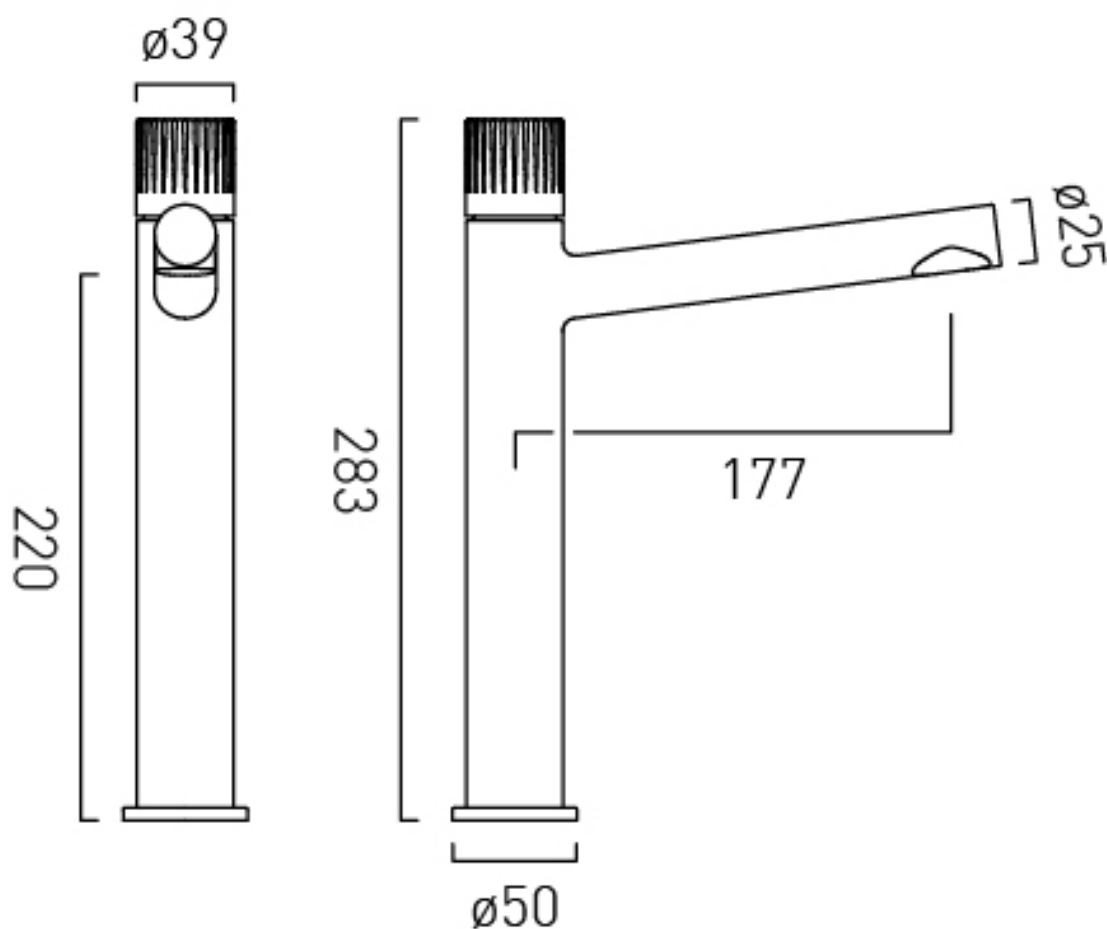

TECHNICAL DRAWING

COLLECTION: SAFARI

PRODUCT CODE: SAF-200E/SB-LP-PEW

tel: 01934 744466
email: sales@vado.com
www.vado.com

WHERE INSPIRATION FLOWS
TAPS | SHOWERS | FURNITURE