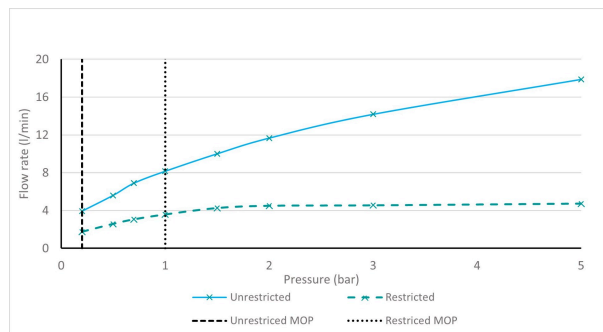

SPECIFICATION SHEET

COLLECTION: SAFARI

PRODUCT CODE: SAF-200E/SB-LP-MB

The flow rate displayed is calculated using ideal system conditions. This result should only be taken as an indication as the flow rate may vary depending on the specific in-situ configuration.

BASIN MIXER SIZE

Extended Mono Basin Mixer

PLUMBING SYSTEM SUITABILITY

Gravity System, Pumped System, Combination Boiler, Pressurised System

MINIMUM OPERATING PRESSURE

0.2 Bar LP

MAXIMUM OPERATING PRESSURE

5.0 Bar HP