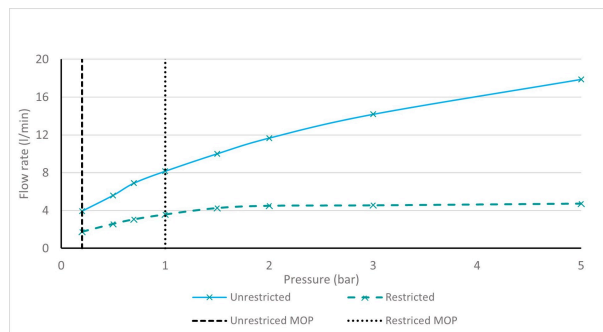

# SPECIFICATION SHEET

COLLECTION: SAFARI

PRODUCT CODE: SAF-200E/SB-LP-MB

The flow rate displayed is calculated using ideal system conditions. This result should only be taken as an indication as the flow rate may vary depending on the specific in-situ configuration.