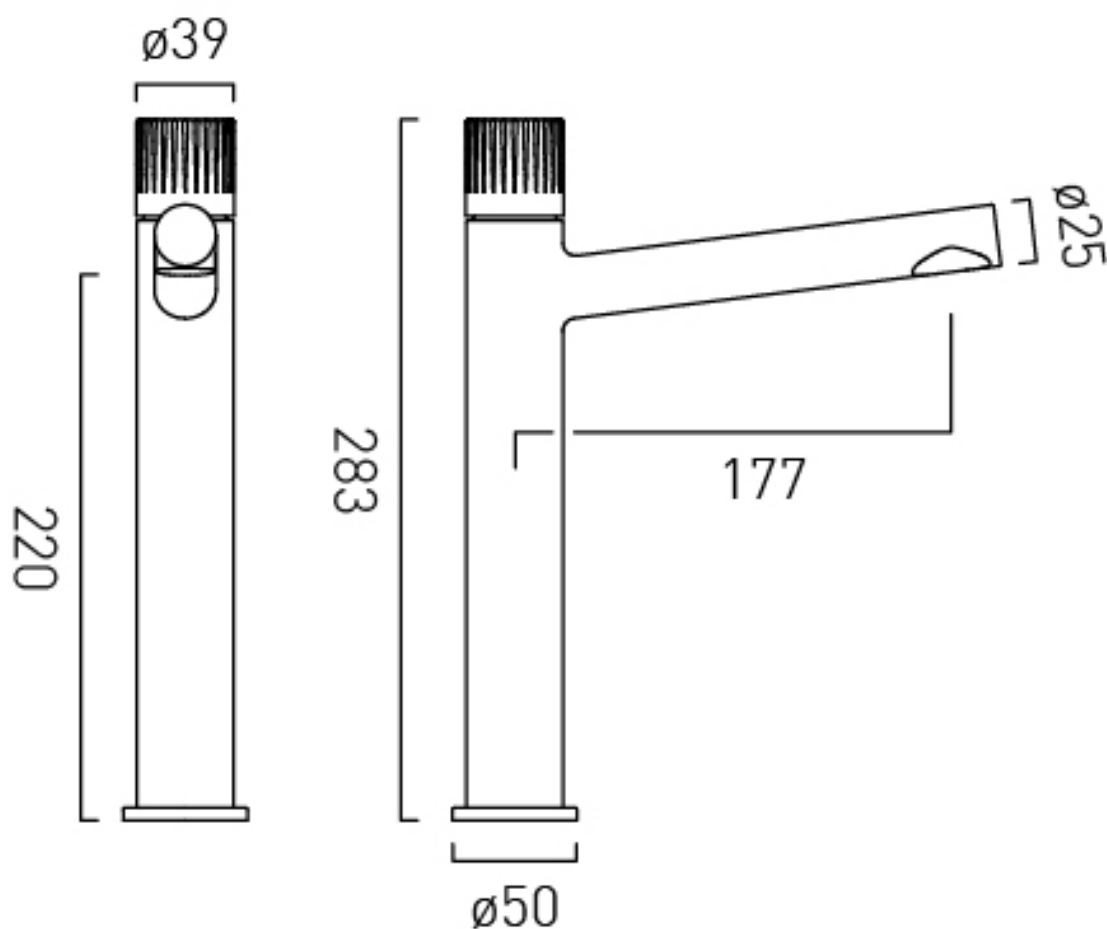

with Fixed Spout

WITH WATER FLOW AERATOR

No

CONNECTIONS / FITTINGS

2 1/2" 400mm flexipipe connection

DECK HOLE DRILL DIAMETER

35mm

SPARE PARTS

Ceramic cartridge C-001-A30

STYLE

Round

NOTES

Cold-start technology

TECHNICAL DRAWING

COLLECTION: SAFARI

PRODUCT CODE: SAF-200E/SB-LP-MB