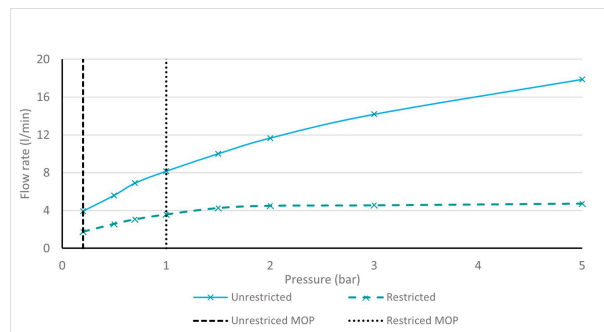

SPECIFICATION SHEET

COLLECTION: SAFARI

PRODUCT CODE: SAF-200E/SB-LP-CP

The flow rate displayed is calculated using ideal system conditions. This result should only be taken as an indication as the flow rate may vary depending on the specific in-situ configuration.

BASIN MIXER SIZE

Extended Mono Basin Mixer

PLUMBING SYSTEM SUITABILITY

Gravity System, Pumped System, Combination Boiler, Pressurised System

MINIMUM OPERATING PRESSURE

0.2 Bar LP

MAXIMUM OPERATING PRESSURE

5.0 Bar HP