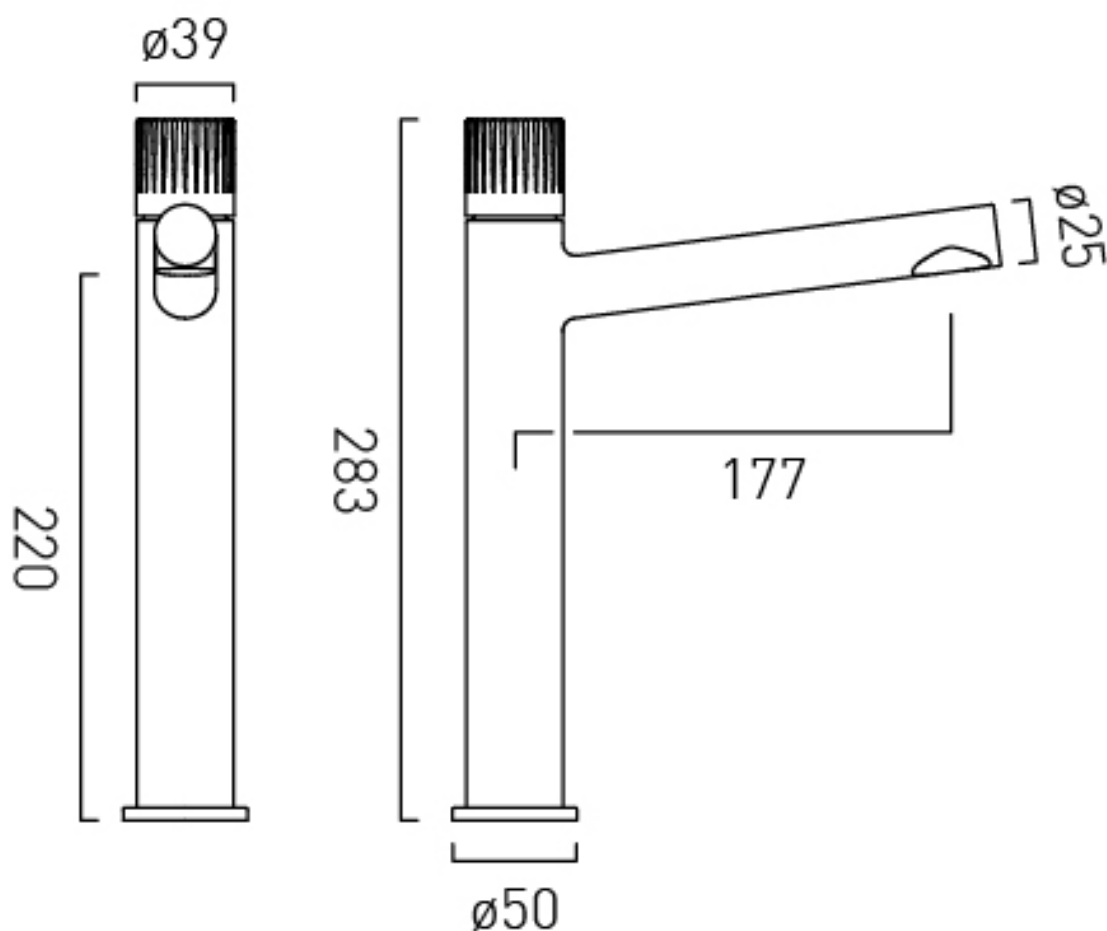

TECHNICAL DRAWING

COLLECTION: SAFARI

PRODUCT CODE: SAF-200E/SB-SBR

tel: 01934 744466
email: sales@vado.com
www.vado.com

WHERE INSPIRATION FLOWS
TAPS | SHOWERS | FURNITURE