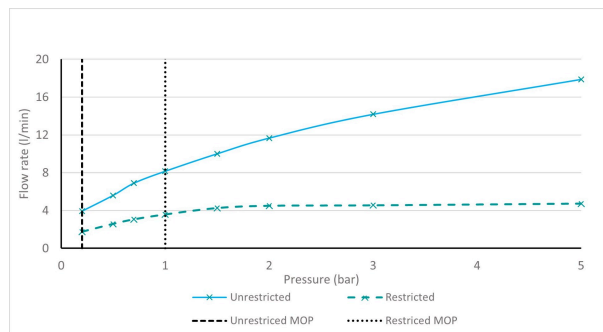

SPECIFICATION SHEET

COLLECTION: SAFARI

PRODUCT CODE: SAF-200E/SB-SBR

The flow rate displayed is calculated using ideal system conditions. This result should only be taken as an indication as the flow rate may vary depending on the specific in-situ configuration.

BASIN MIXER SIZE

Extended Mono Basin Mixer

PLUMBING SYSTEM SUITABILITY

Pumped System, Combination Boiler, Pressurised System

MINIMUM OPERATING PRESSURE

1.0 Bar MP

MAXIMUM OPERATING PRESSURE

5.0 Bar HP