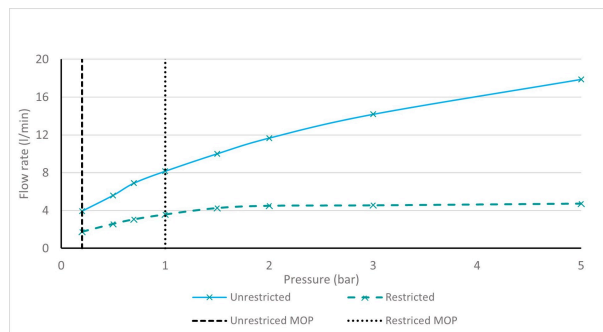

SPECIFICATION SHEET

COLLECTION: SAFARI

PRODUCT CODE: SAF-200E/SB-MB

The flow rate displayed is calculated using ideal system conditions. This result should only be taken as an indication as the flow rate may vary depending on the specific in-situ configuration.

BASIN MIXER SIZE

Extended Mono Basin Mixer

PLUMBING SYSTEM SUITABILITY

Pumped System, Combination Boiler, Pressurised System

MINIMUM OPERATING PRESSURE

1.0 Bar MP

MAXIMUM OPERATING PRESSURE

5.0 Bar HP