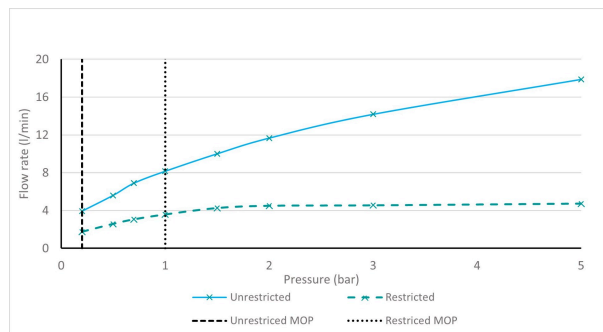

# SPECIFICATION SHEET

COLLECTION: SAFARI

PRODUCT CODE: SAF-200E/SB-MB

The flow rate displayed is calculated using ideal system conditions. This result should only be taken as an indication as the flow rate may vary depending on the specific in-situ configuration.