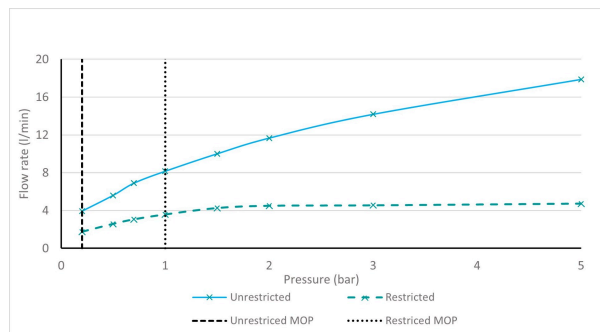

SPECIFICATION SHEET

COLLECTION: SAFARI

PRODUCT CODE: SAF-200E/SB-CP

The flow rate displayed is calculated using ideal system conditions. This result should only be taken as an indication as the flow rate may vary depending on the specific in-situ configuration.

BASIN MIXER SIZE

Extended Mono Basin Mixer

PLUMBING SYSTEM SUITABILITY

Pumped System, Combination Boiler, Pressurised System

MINIMUM OPERATING PRESSURE

1.0 Bar MP

MAXIMUM OPERATING PRESSURE

5.0 Bar HP