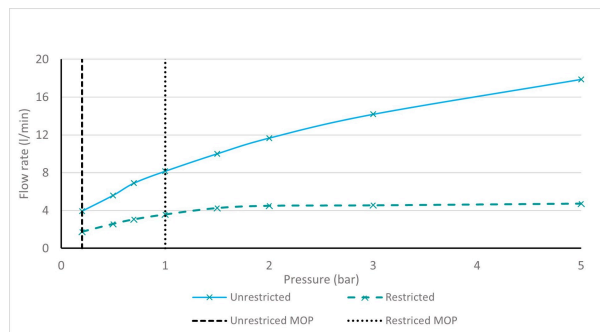

# SPECIFICATION SHEET

COLLECTION: SAFARI

PRODUCT CODE: SAF-200E/SB-CP

The flow rate displayed is calculated using ideal system conditions. This result should only be taken as an indication as the flow rate may vary depending on the specific in-situ configuration.