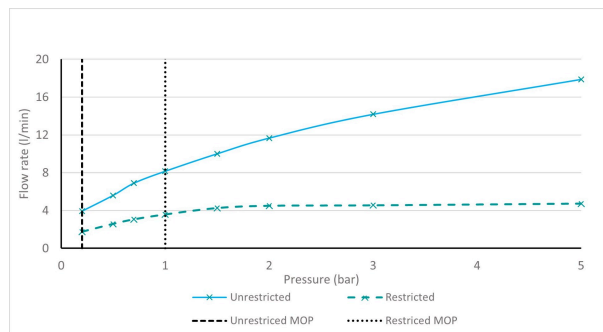

SPECIFICATION SHEET

COLLECTION: SAFARI

PRODUCT CODE: SAF-100E/SB-PEW

The flow rate displayed is calculated using ideal system conditions. This result should only be taken as an indication as the flow rate may vary depending on the specific in-situ configuration.

BASIN MIXER SIZE

Extended Mono Basin Mixer

PLUMBING SYSTEM SUITABILITY

Pumped System, Combination Boiler, Pressurised System

MINIMUM OPERATING PRESSURE

1.0 Bar MP

MAXIMUM OPERATING PRESSURE

5.0 Bar HP