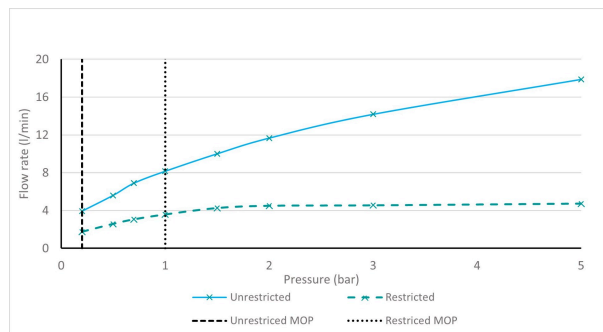

# SPECIFICATION SHEET

COLLECTION: SAFARI

PRODUCT CODE: SAF-100E/SB-MB

The flow rate displayed is calculated using ideal system conditions. This result should only be taken as an indication as the flow rate may vary depending on the specific in-situ configuration.